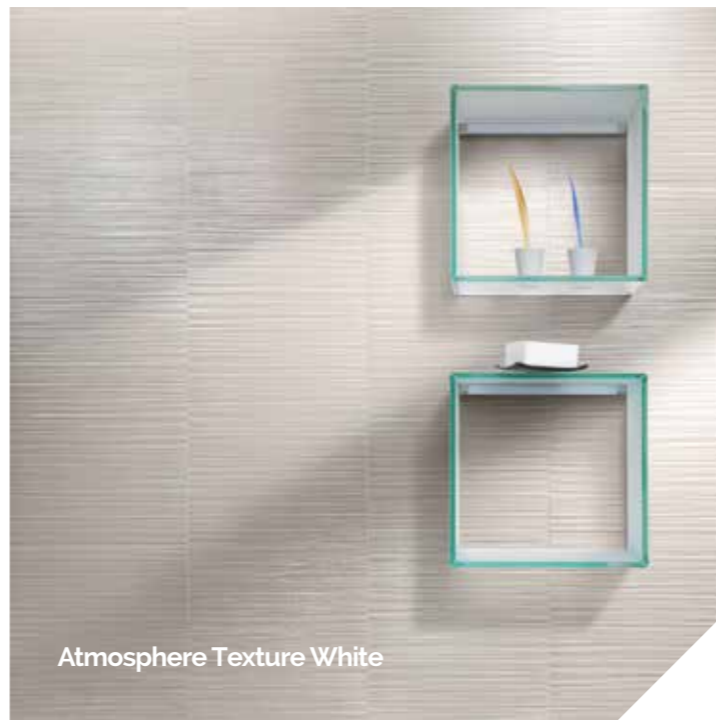

atmosphere

VogueCeramics 

atmosphere:

Get creative with this elegant range, perfectly set to blend with today's on-trend colours. Use in a single block colour or mix and match the extensive variety of formats, finishes and decorative profiles to transform any contemporary space.

Atmosphere Dark Grey Gloss

Atmosphere Dark Grey Gloss

inspired

Atmosphere Light Brown Gloss

Atmosphere Beige Gloss

Atmosphere Mix
Listelli Dark Brown

Atmosphere Beige
& Dark Brown

Atmosphere Texture White Black

Atmosphere Texture White

Atmosphere Medium
Grey Mix Listelli

Atmosphere Gloss White
& Cool Grey Mosaic

Sizes (cm)

Finishes

Thickness

◆ Polished ◆ Gloss R9 ◆ Natural R9 (R10 on request)

Gloss