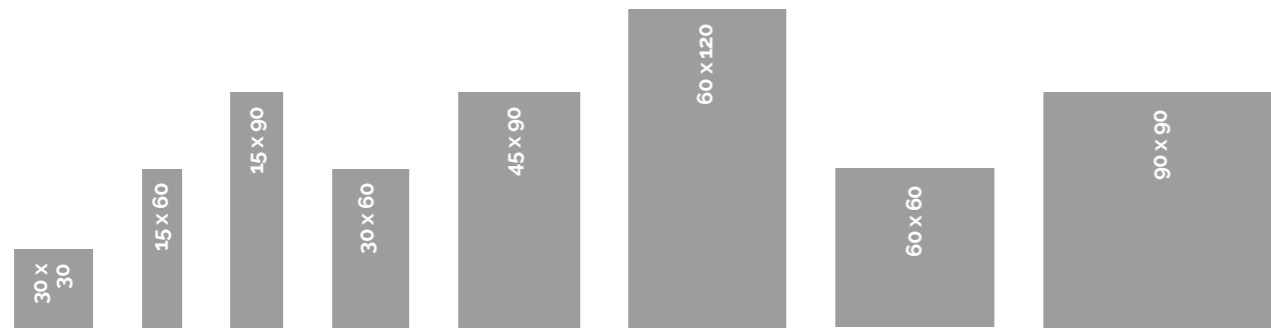

Sizes (cm)

Finishes

Thickness

◆ Polished ◆ Gloss R9 ◆ Natural R9 (R10 on request)

Gloss

Natural

Decor pieces

Mix Listelli A-D available in Natural Finish only
Mix Listelli available in Gloss and Natural surfaces
All Decor pieces are on 30x30cm net

Step treads, skirtings & special pieces