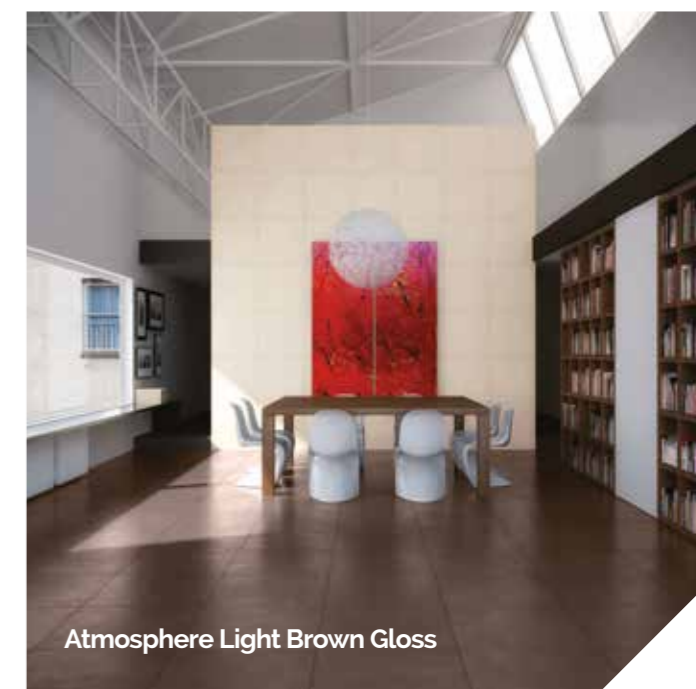

atmosphere

VogueCeramics 

atmosphere:

Get creative with this elegant range, perfectly set to blend with today's on-trend colours. Use in a single block colour or mix and match the extensive variety of formats, finishes and decorative profiles to transform any contemporary space.

Atmosphere Dark Grey Gloss

Atmosphere Dark Grey Gloss

inspired

Atmosphere Light Brown Gloss

Atmosphere Beige Gloss

Atmosphere Mix
Listelli Dark Brown

Atmosphere Beige
& Dark Brown

Atmosphere Texture White Black

Atmosphere Texture White

Atmosphere Medium
Grey Mix Listelli

Atmosphere Gloss White
& Cool Grey Mosaic

Sizes (cm)

Finishes

Thickness

◆ Polished ◆ Gloss R9 ◆ Natural R9 (R10 on request)

Gloss