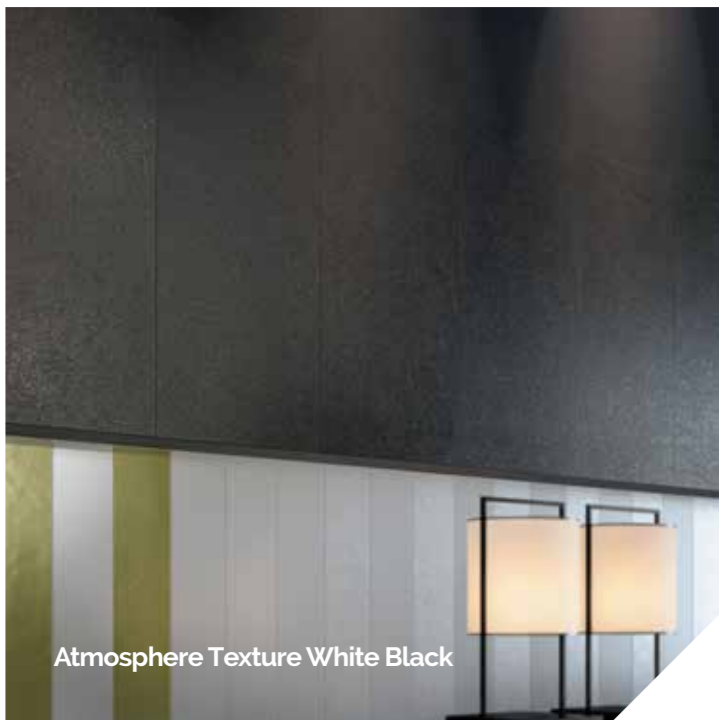

atmosphere

VogueCeramics 

atmosphere:

Get creative with this elegant range, perfectly set to blend with today's on-trend colours. Use in a single block colour or mix and match the extensive variety of formats, finishes and decorative profiles to transform any contemporary space.

Atmosphere Dark Grey Gloss

Atmosphere Dark Grey Gloss

inspired

Atmosphere Light Brown Gloss

Atmosphere Beige Gloss

Atmosphere Mix
Listelli Dark Brown

Atmosphere Beige
& Dark Brown

Atmosphere Texture White Black

Atmosphere Texture White

Atmosphere Medium
Grey Mix Listelli

Atmosphere Gloss White
& Cool Grey Mosaic

Sizes (cm)

Finishes

Thickness

◆ Polished ◆ Gloss R9 ◆ Natural R9 (R10 on request)

Gloss