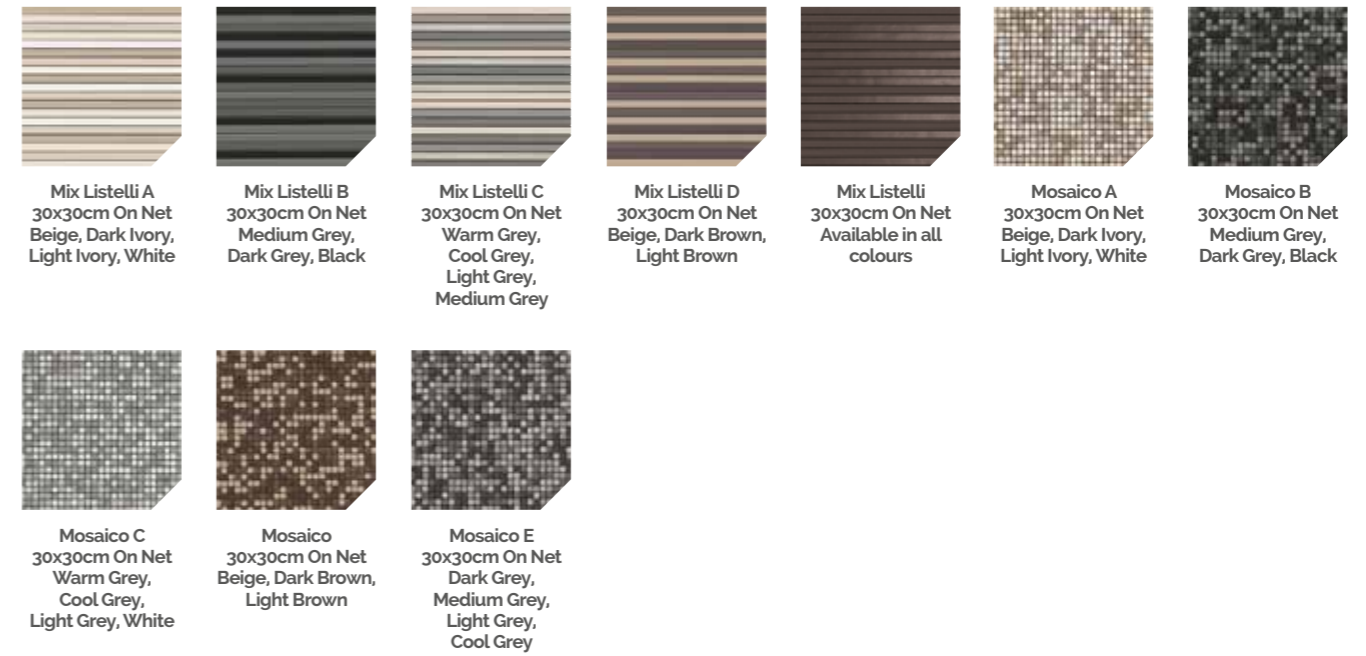

Decor pieces