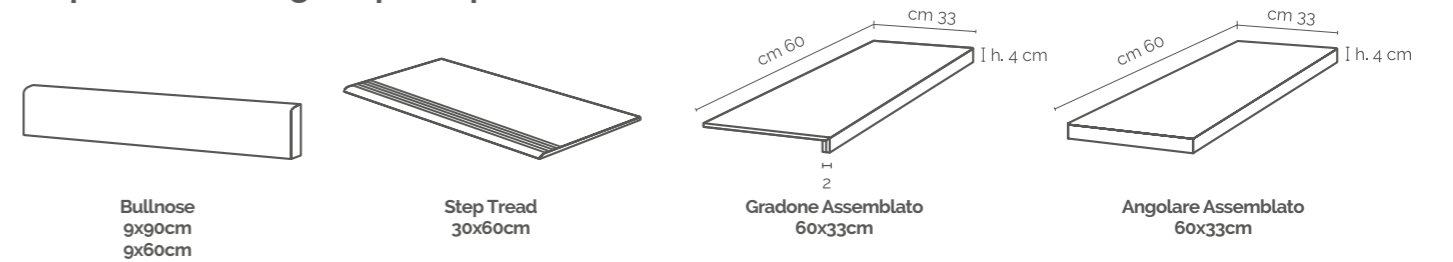

Natural

Decor pieces

Mix Listelli A-D available in Natural Finish only
 Mix Listelli available in Gloss and Natural surfaces
 All Decor pieces are on 30x30cm net

Step treads, skirtings & special pieces

contact