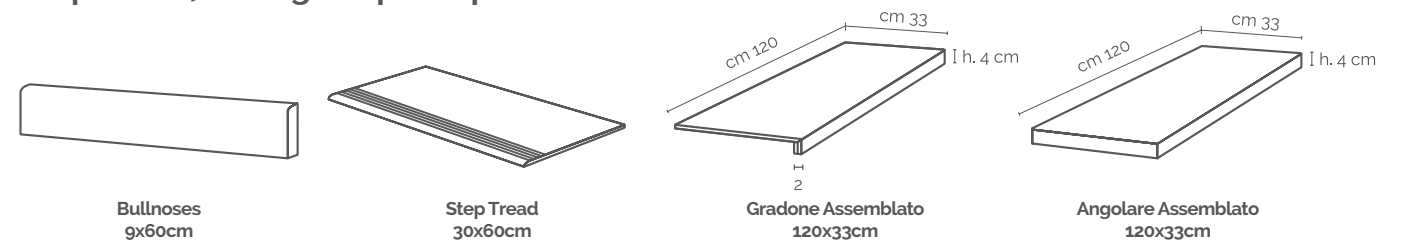

◆ Grip R12 ◆ Natural R10 ◆ Lappata

Plain

Decor pieces

Step treads, skirtings & special pieces

contact

Vogue Ceramics Limited

Oaklands House
Ridgacre Road
West Bromwich
B71 1BB

T: 0121 553 4255