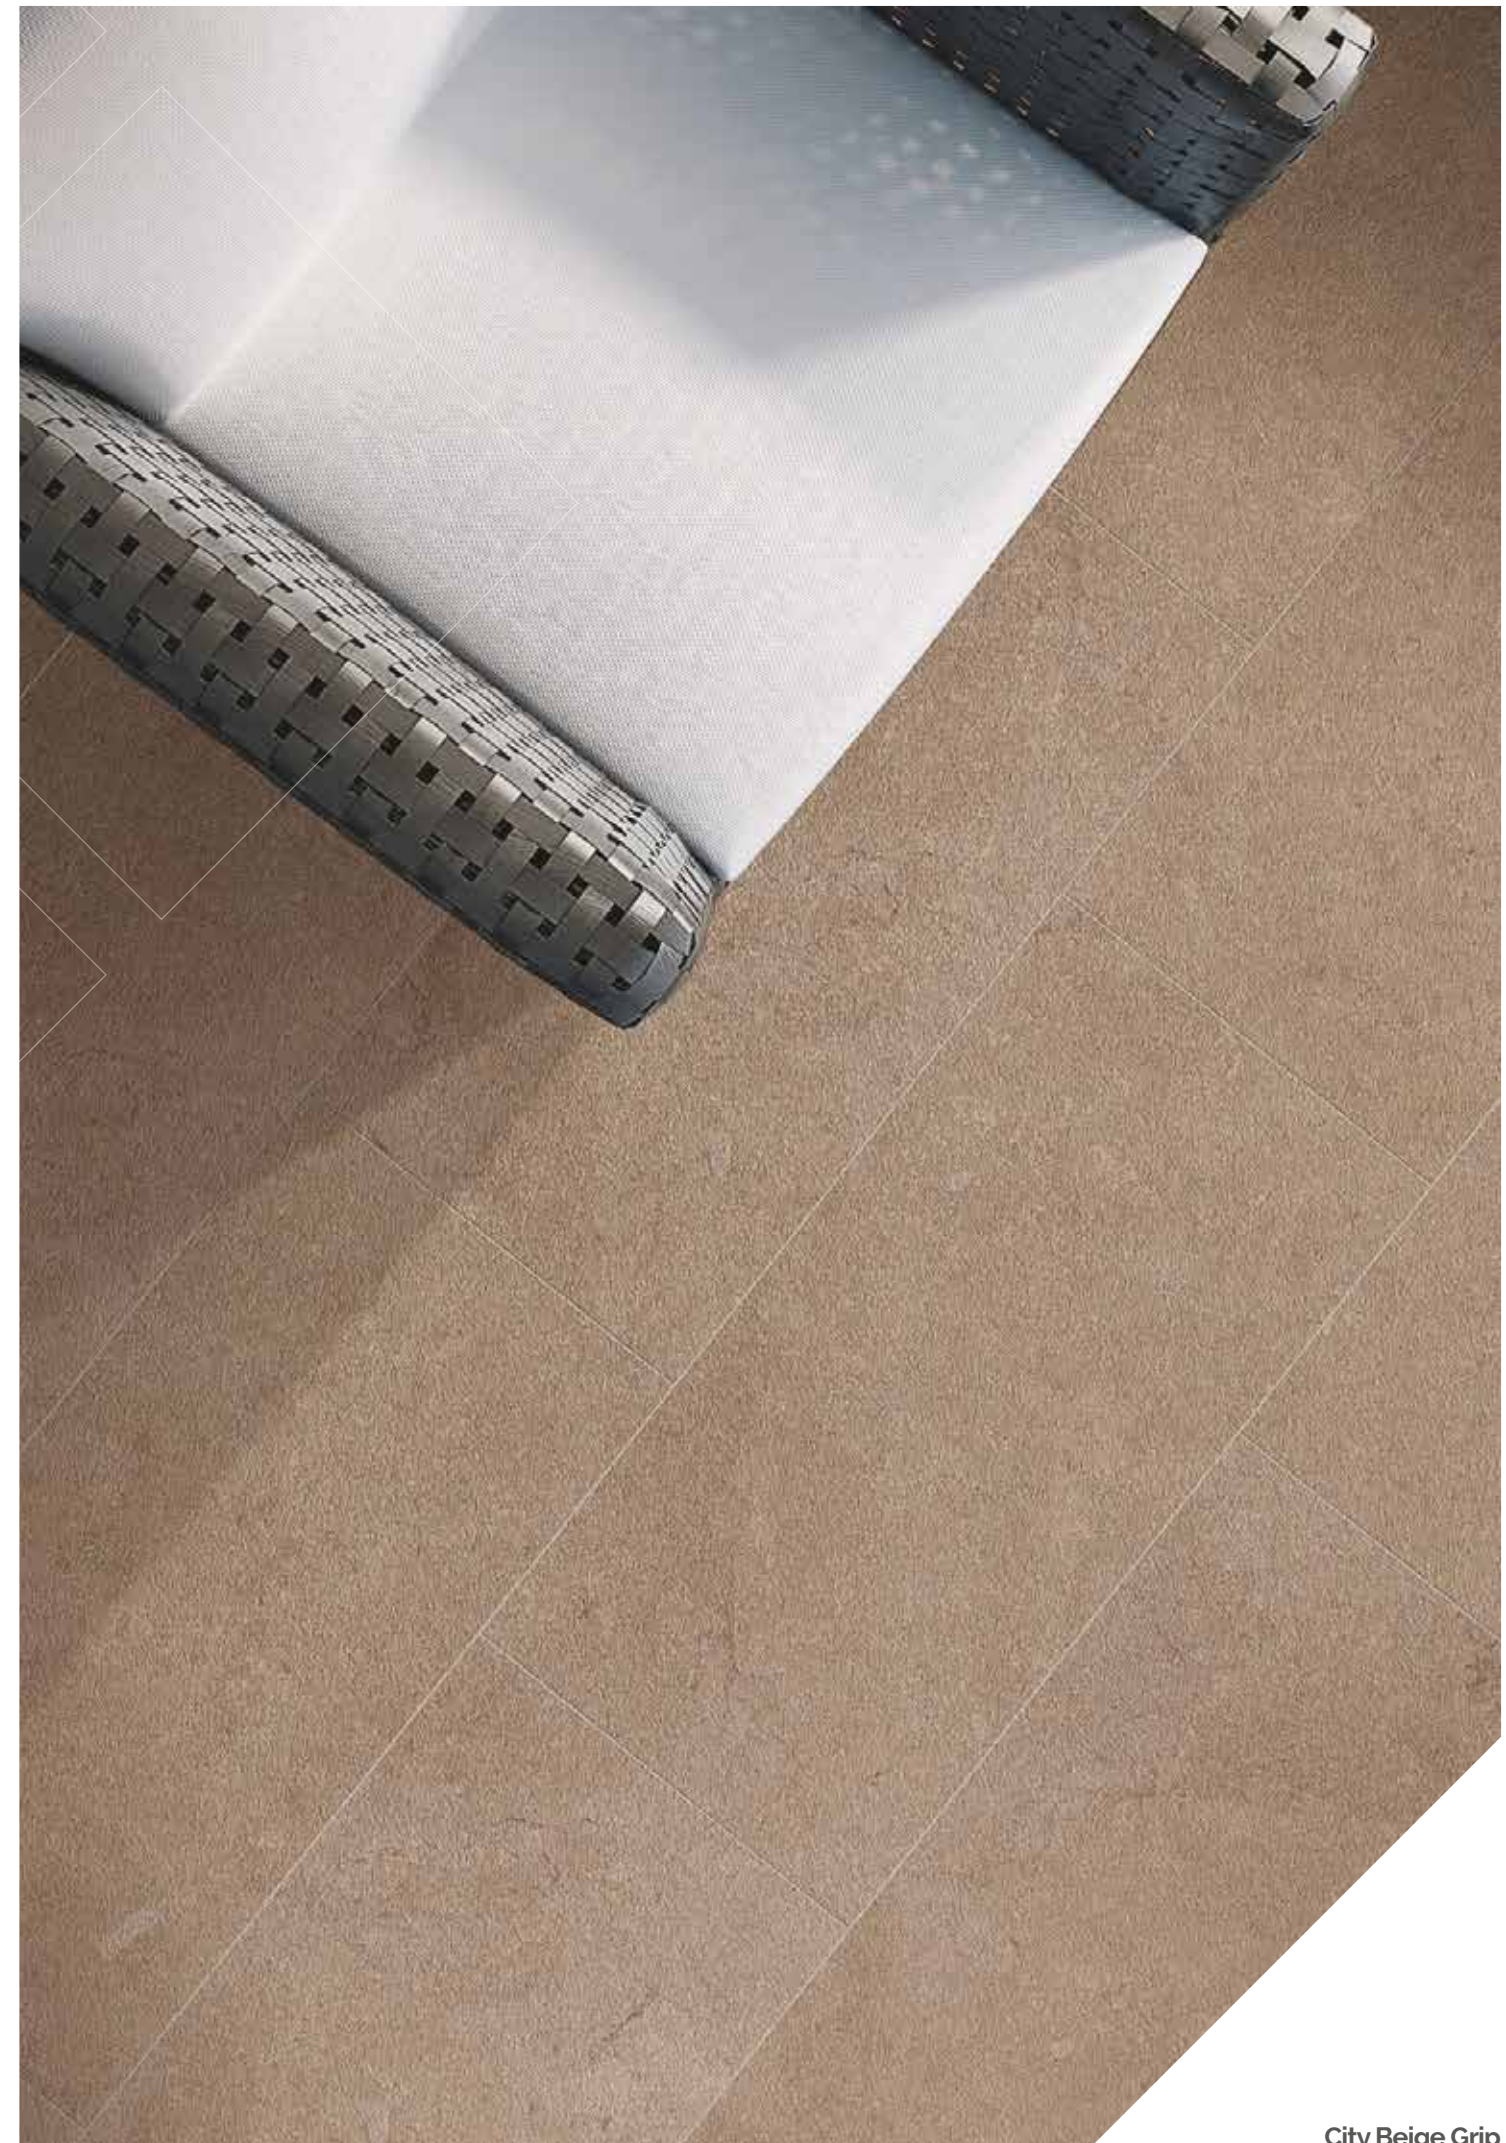

city

VogueCeramics 

city:

Calming and tranquil; City is an unassuming choice for both modern and more classic interiors. This stone-effect range, in four subtle colours and three tile sizes, offers an elegant, timeless finish to any room.

City Cream

City Cream

elegance

City Grey

City Beige Grip

Sizes (cm)

Finishes

Thickness