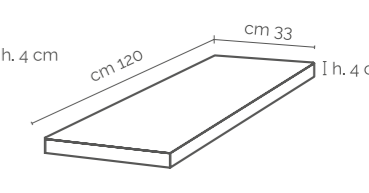

Diagonal
120x240cm

Step treads, skirtings & special pieces

Bullnoses
9x60cm
9x90cm

Step Tread
30x60cm

Gradone Assemblato
60x33cm

Angolare Assemblato
120x33cm

contact

Vogue Ceramics Limited