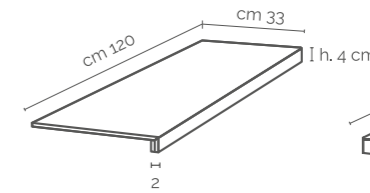

Diagonal
120x240cm

Step treads, skirtings & special pieces

Bullnoses
9x60cm
9x90cm

Step Tread
30x60cm

Gradone Assemblato
60x33cm

Angolare Assemblato
120x33cm

contact

Vogue Ceramics Limited