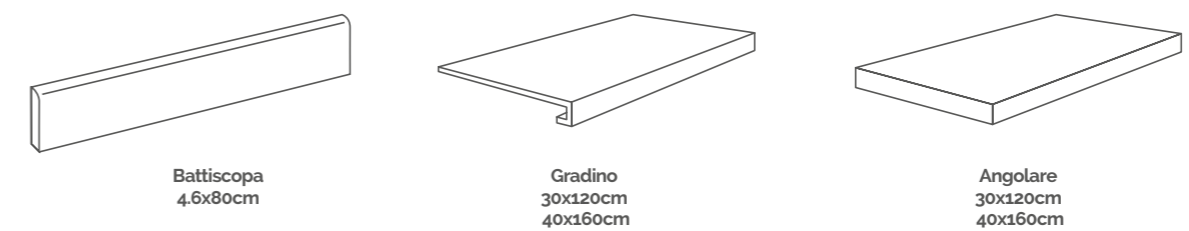

Sizes (cm)

Finishes

Thickness

◆ Natural R10 ◆ Grip R11 A+B+C

Plain

Step treads, skirtings & special pieces

contact

Vogue Ceramics Limited