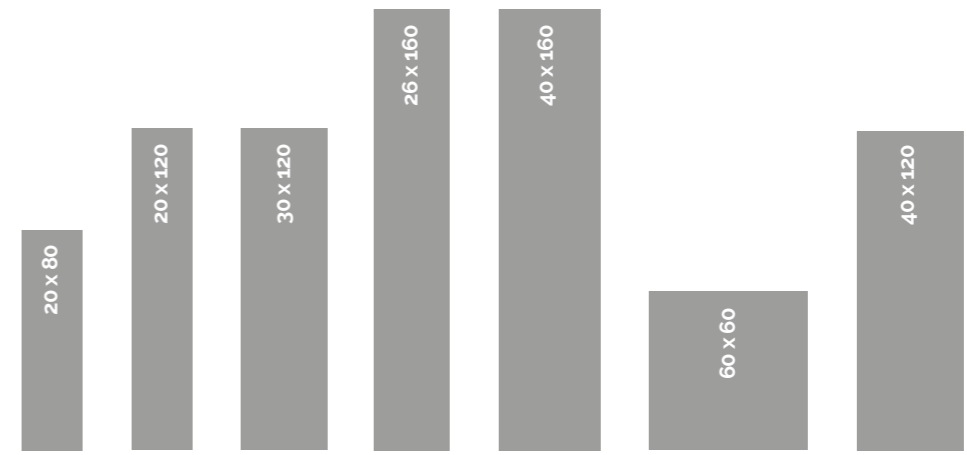

Sizes (cm)

Finishes

Thickness

◆ Natural R10 ◆ Grip R11 A+B+C

Plain

Step treads, skirtings & special pieces

contact

Vogue Ceramics Limited