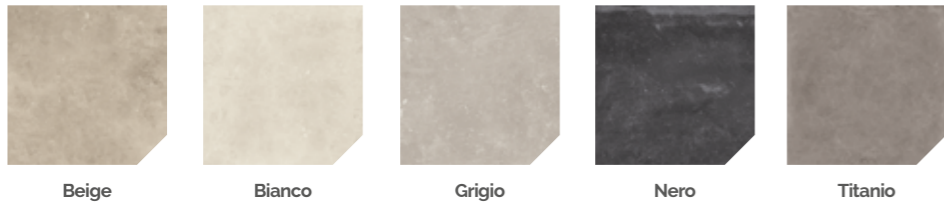

Complete Titanio

Complete Nero

Complete Grigio

Sizes (cm)

Finishes

Thickness

* Available in 20mm thickness only

Plain