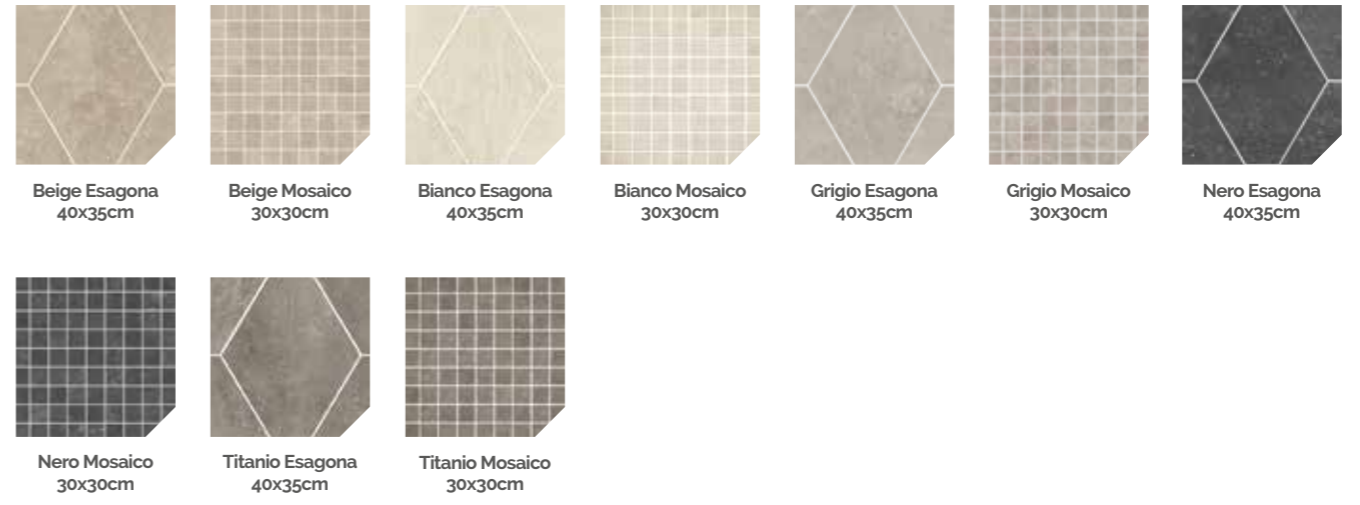

Decor pieces

Step treads, skirtings & special pieces