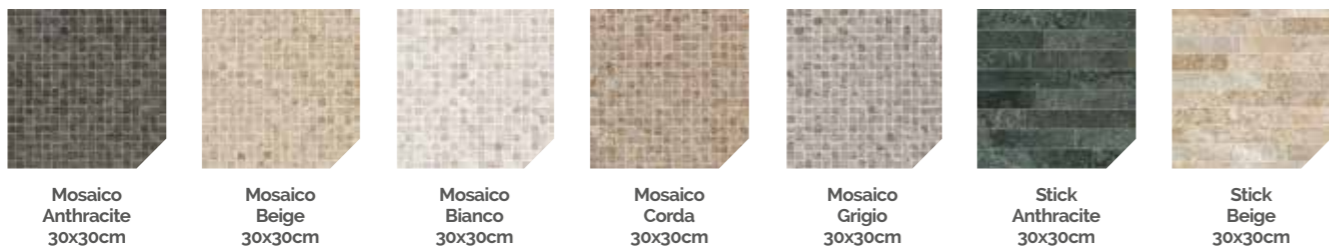

Eternal Beige

Eternal Cordo

Eternal Anthracite

Eternal Grigio

Eternal Anthracite

Sizes (cm)

Finishes

Thickness

◆ Natural R10 A+B ◆ Grip R11 A+B+C*

* Available in 20mm thickness only

Plain

Decor pieces

Decor pieces

Step treads, skirtings & special pieces

Battiscopa
7x60cm

2cm Step treads, skirtings & special pieces