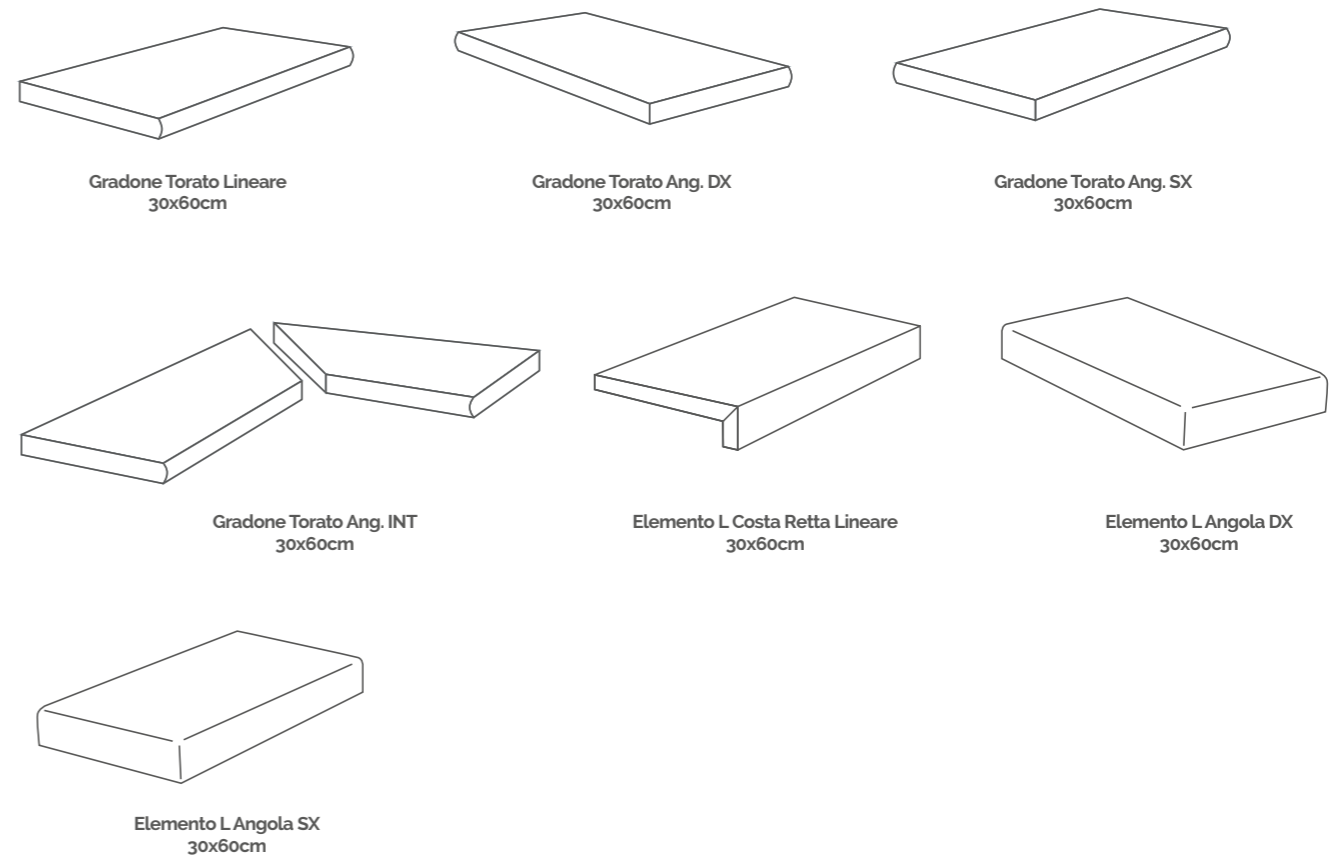

◆ Natural R10 A+B ◆ Grip R11 A+B+C*

* Available in 20mm thickness only

Plain

Decor pieces

Decor pieces

Step treads, skirtings & special pieces

Battiscopa
7x60cm

2cm Step treads, skirtings & special pieces