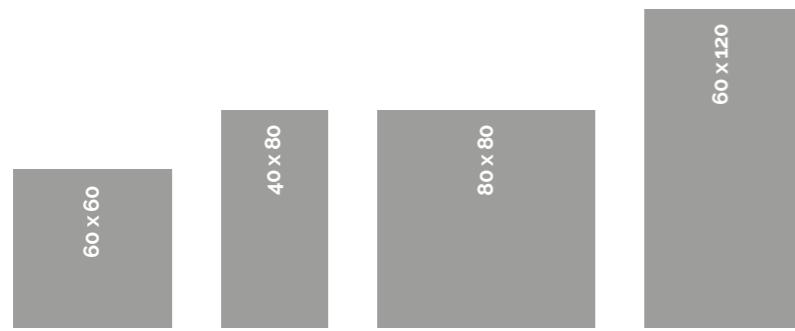

Eternal Beige

Eternal Cordo

Eternal Anthracite

Eternal Grigio

Eternal Anthracite

Sizes (cm)

Finishes

Thickness