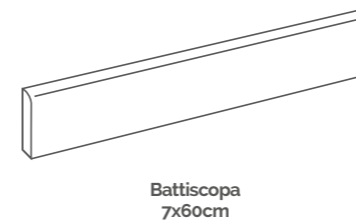

◆ Natural R10 A+B ◆ Grip R11 A+B+C*

* Available in 20mm thickness only

Plain

Decor pieces

Decor pieces

Step treads, skirtings & special pieces

Battiscopa
7x60cm

2cm Step treads, skirtings & special pieces