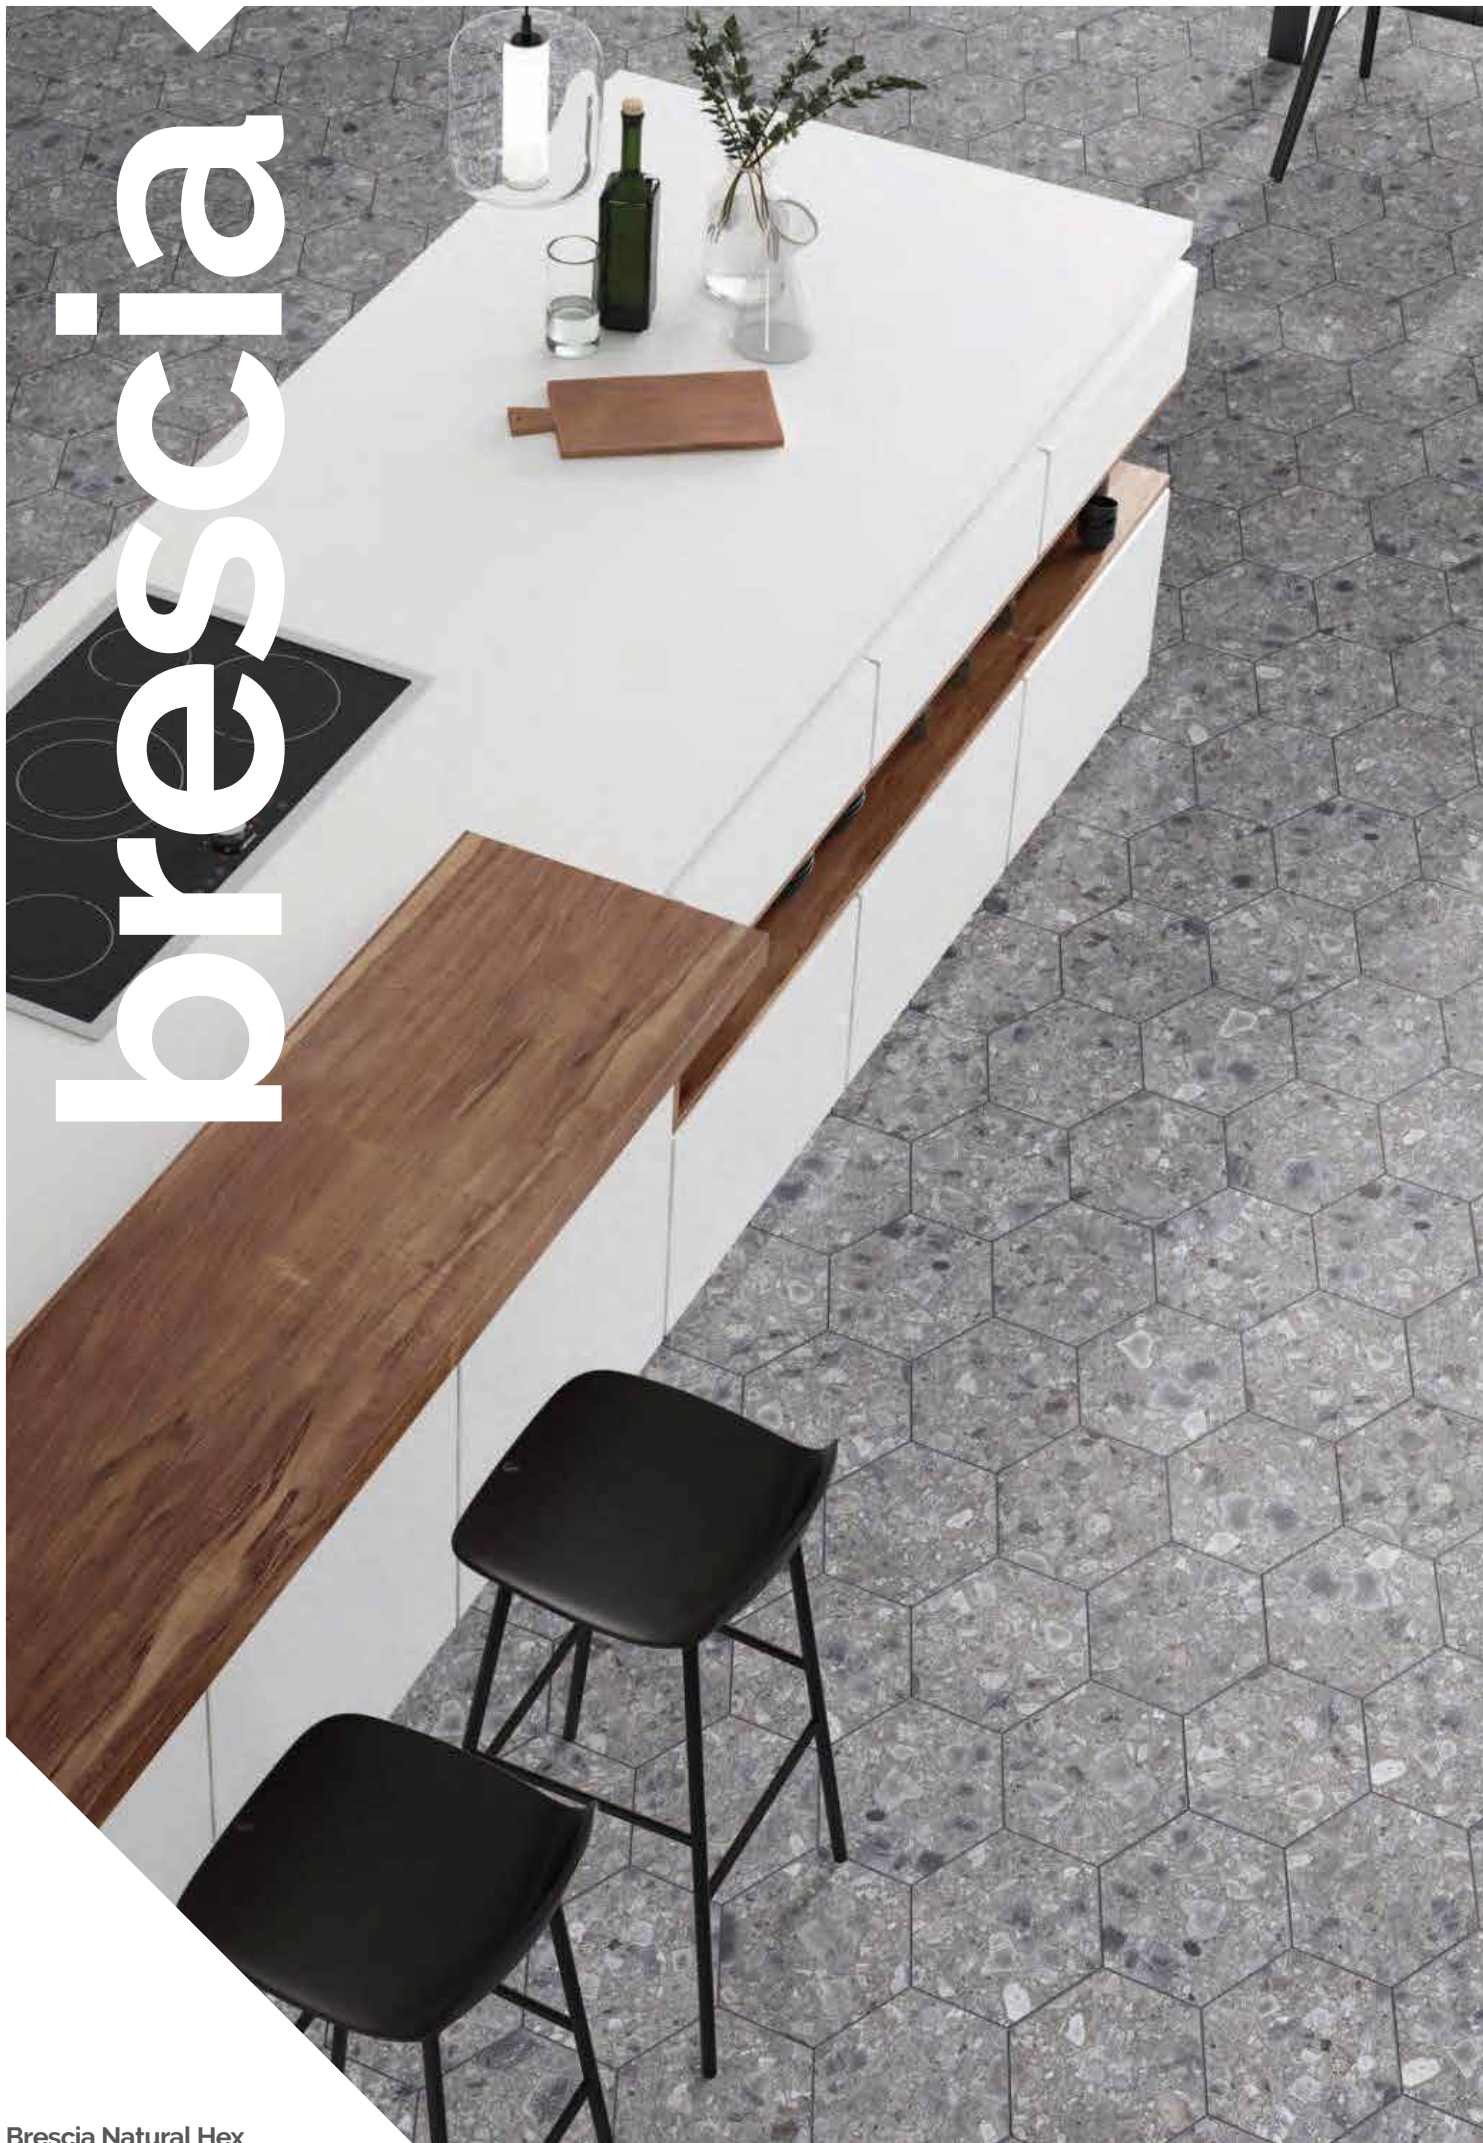

brescia

Brescia Natural Hex

Sizes (cm)

Finishes

Thickness

9,7mm

◆ Natural

Plain

specification & formats