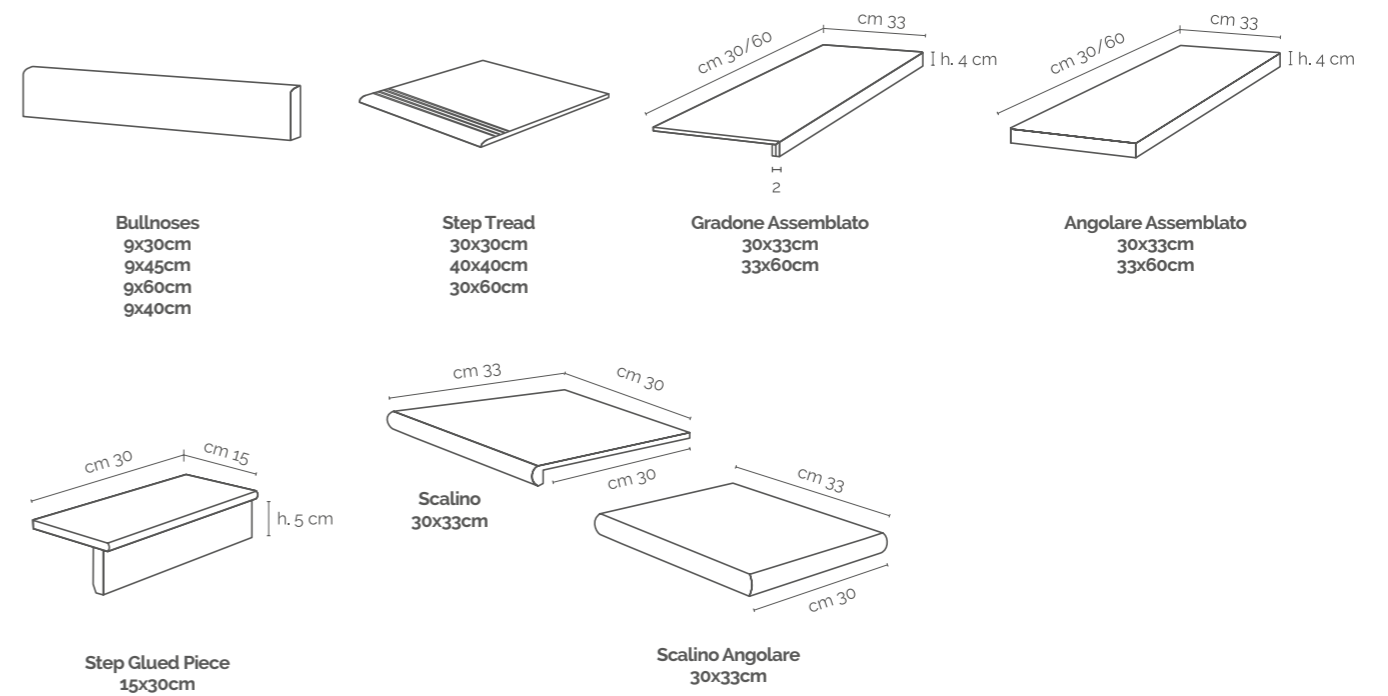

Step treads, skirtings & special pieces