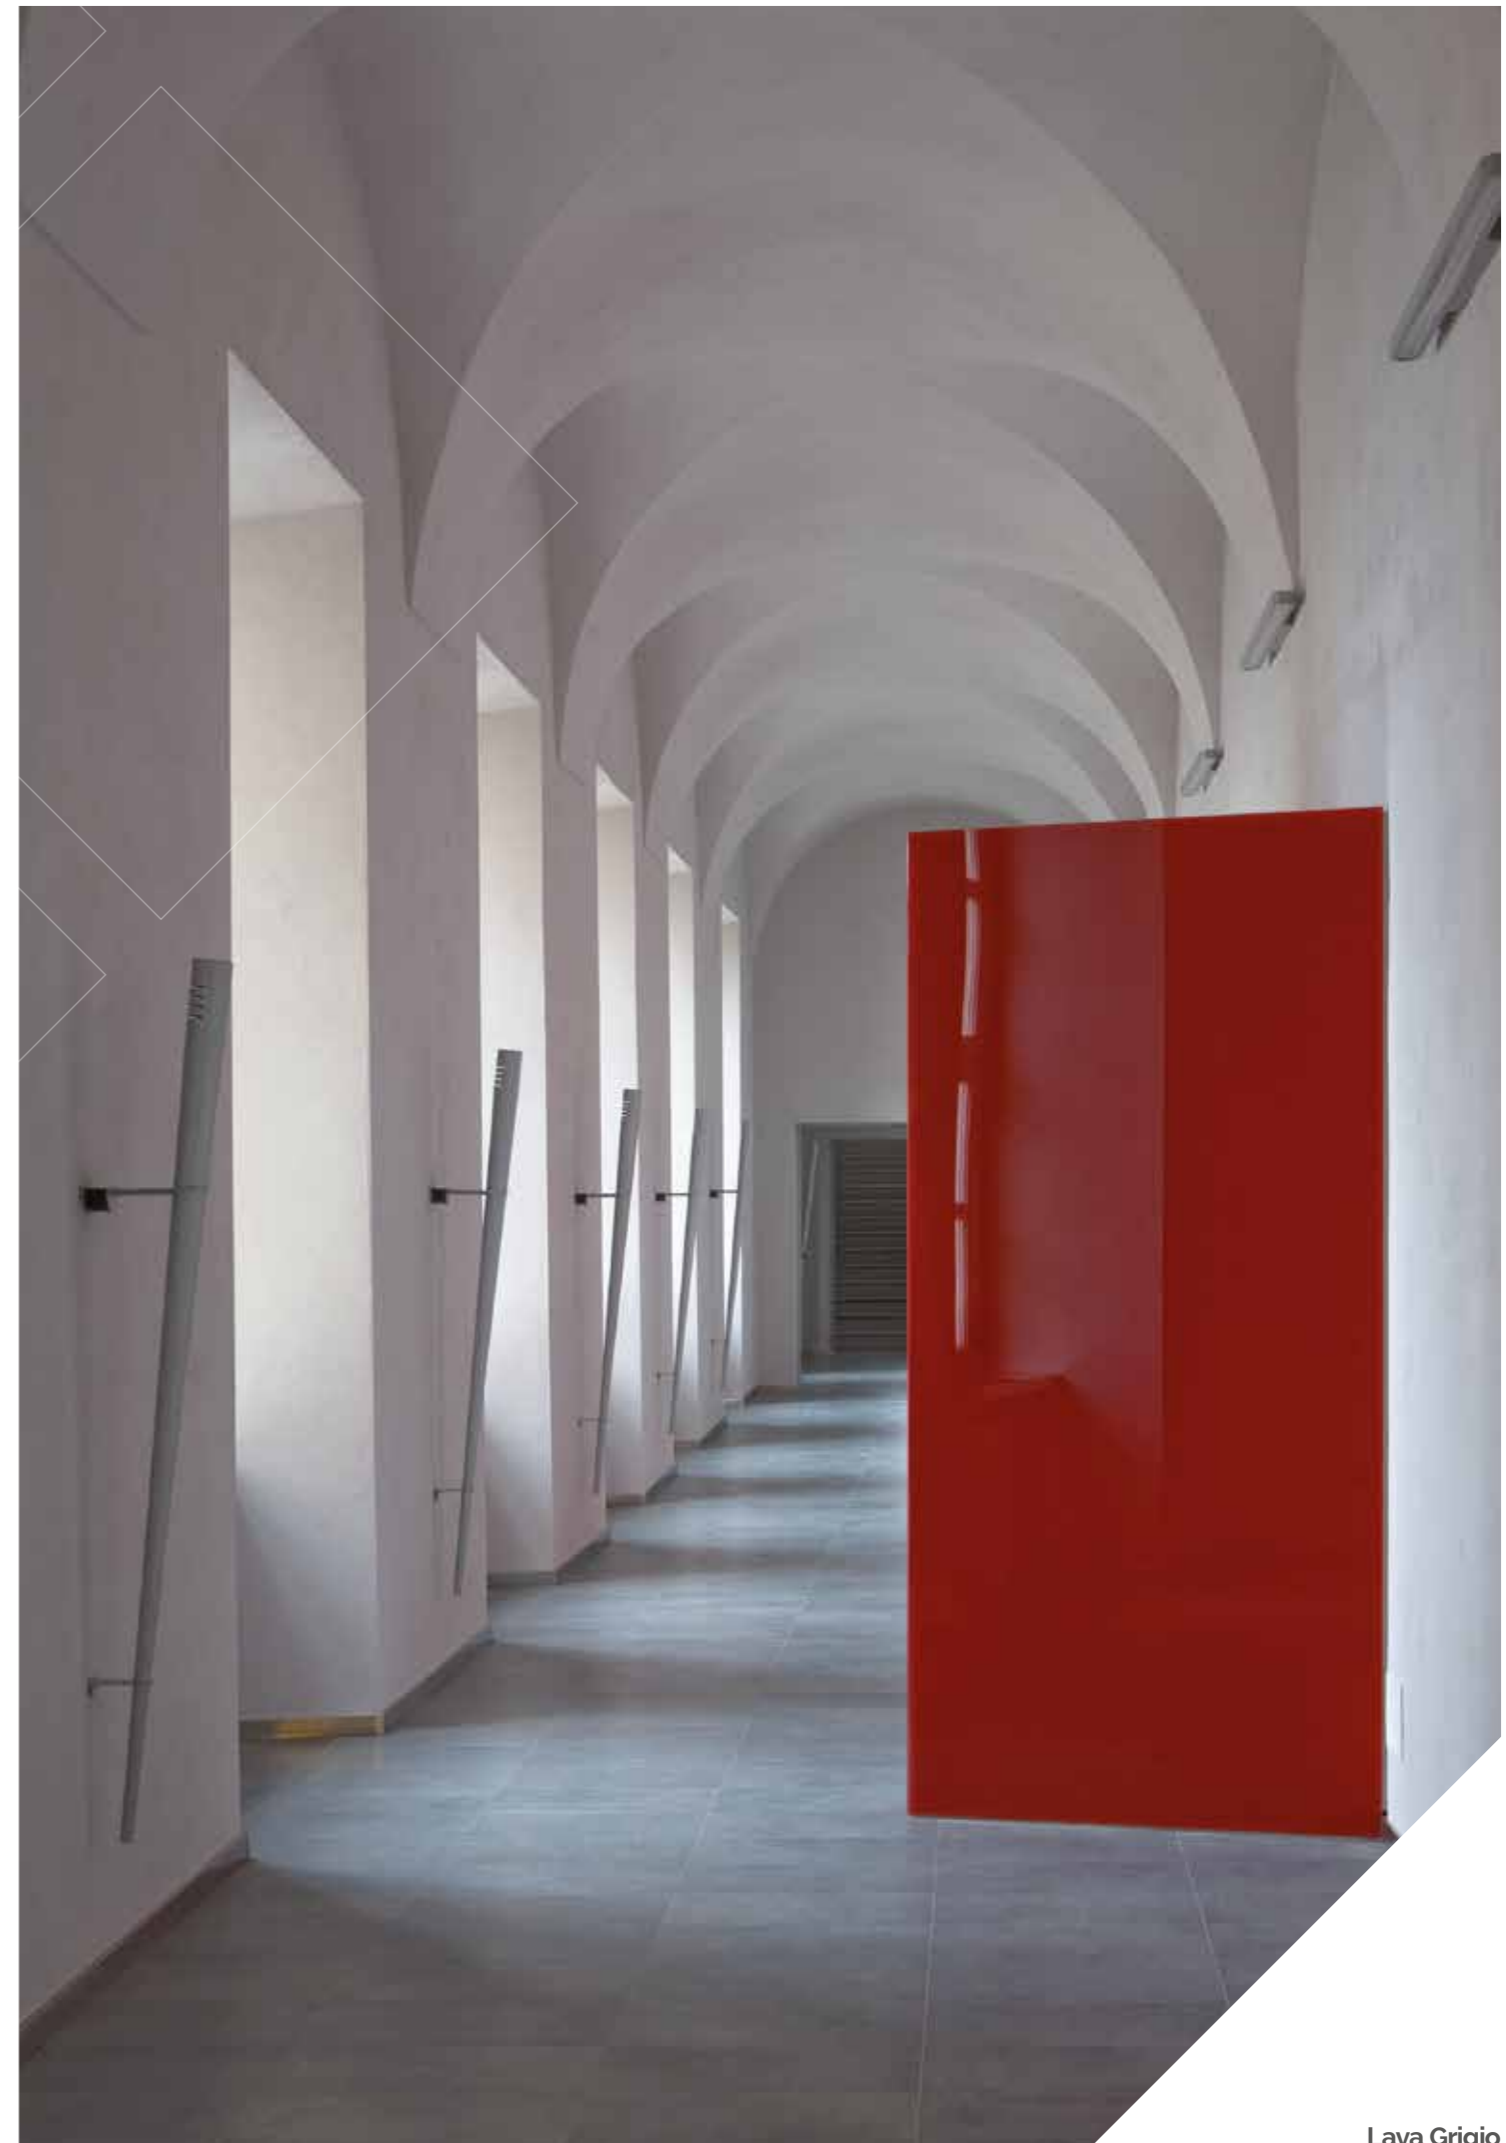

## **lava:**

Let your imagination erupt with the hot trends of Lava. Available in a wide variety of size profiles and colours, this collection gracefully compliments a variety of modern looks. Stylish, versatile and ideal for large-scale commercial schemes.

Lava Almond

Lava Almond & Beige

Lava Bianco

Lava Bianco

Lava Grigio, Nero & Perla

Lava Grafite

Lava Rose & Grafite

Lava Grigio

Lava Nero & Nero Decor A&B

Lava Grigio

Sizes (cm)

Finishes

Thickness

◆ Natural R10    ◆ Lappato

\* 30x30cm, 30x60cm, 45x45cm: Non rectified. Not available in Lappato finish and only available in Almond, Beige, Bianco, Grigio, Nero & Noce