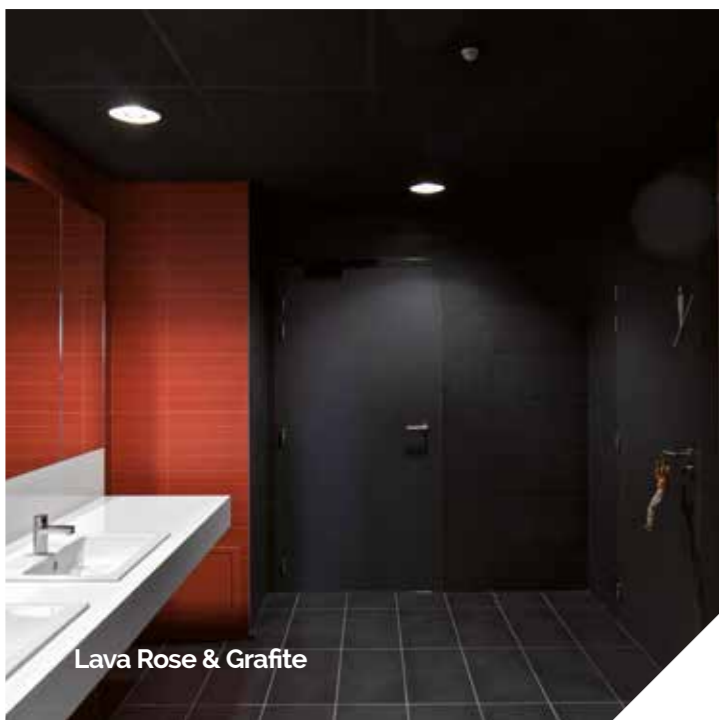

Lava Rose & Grafite