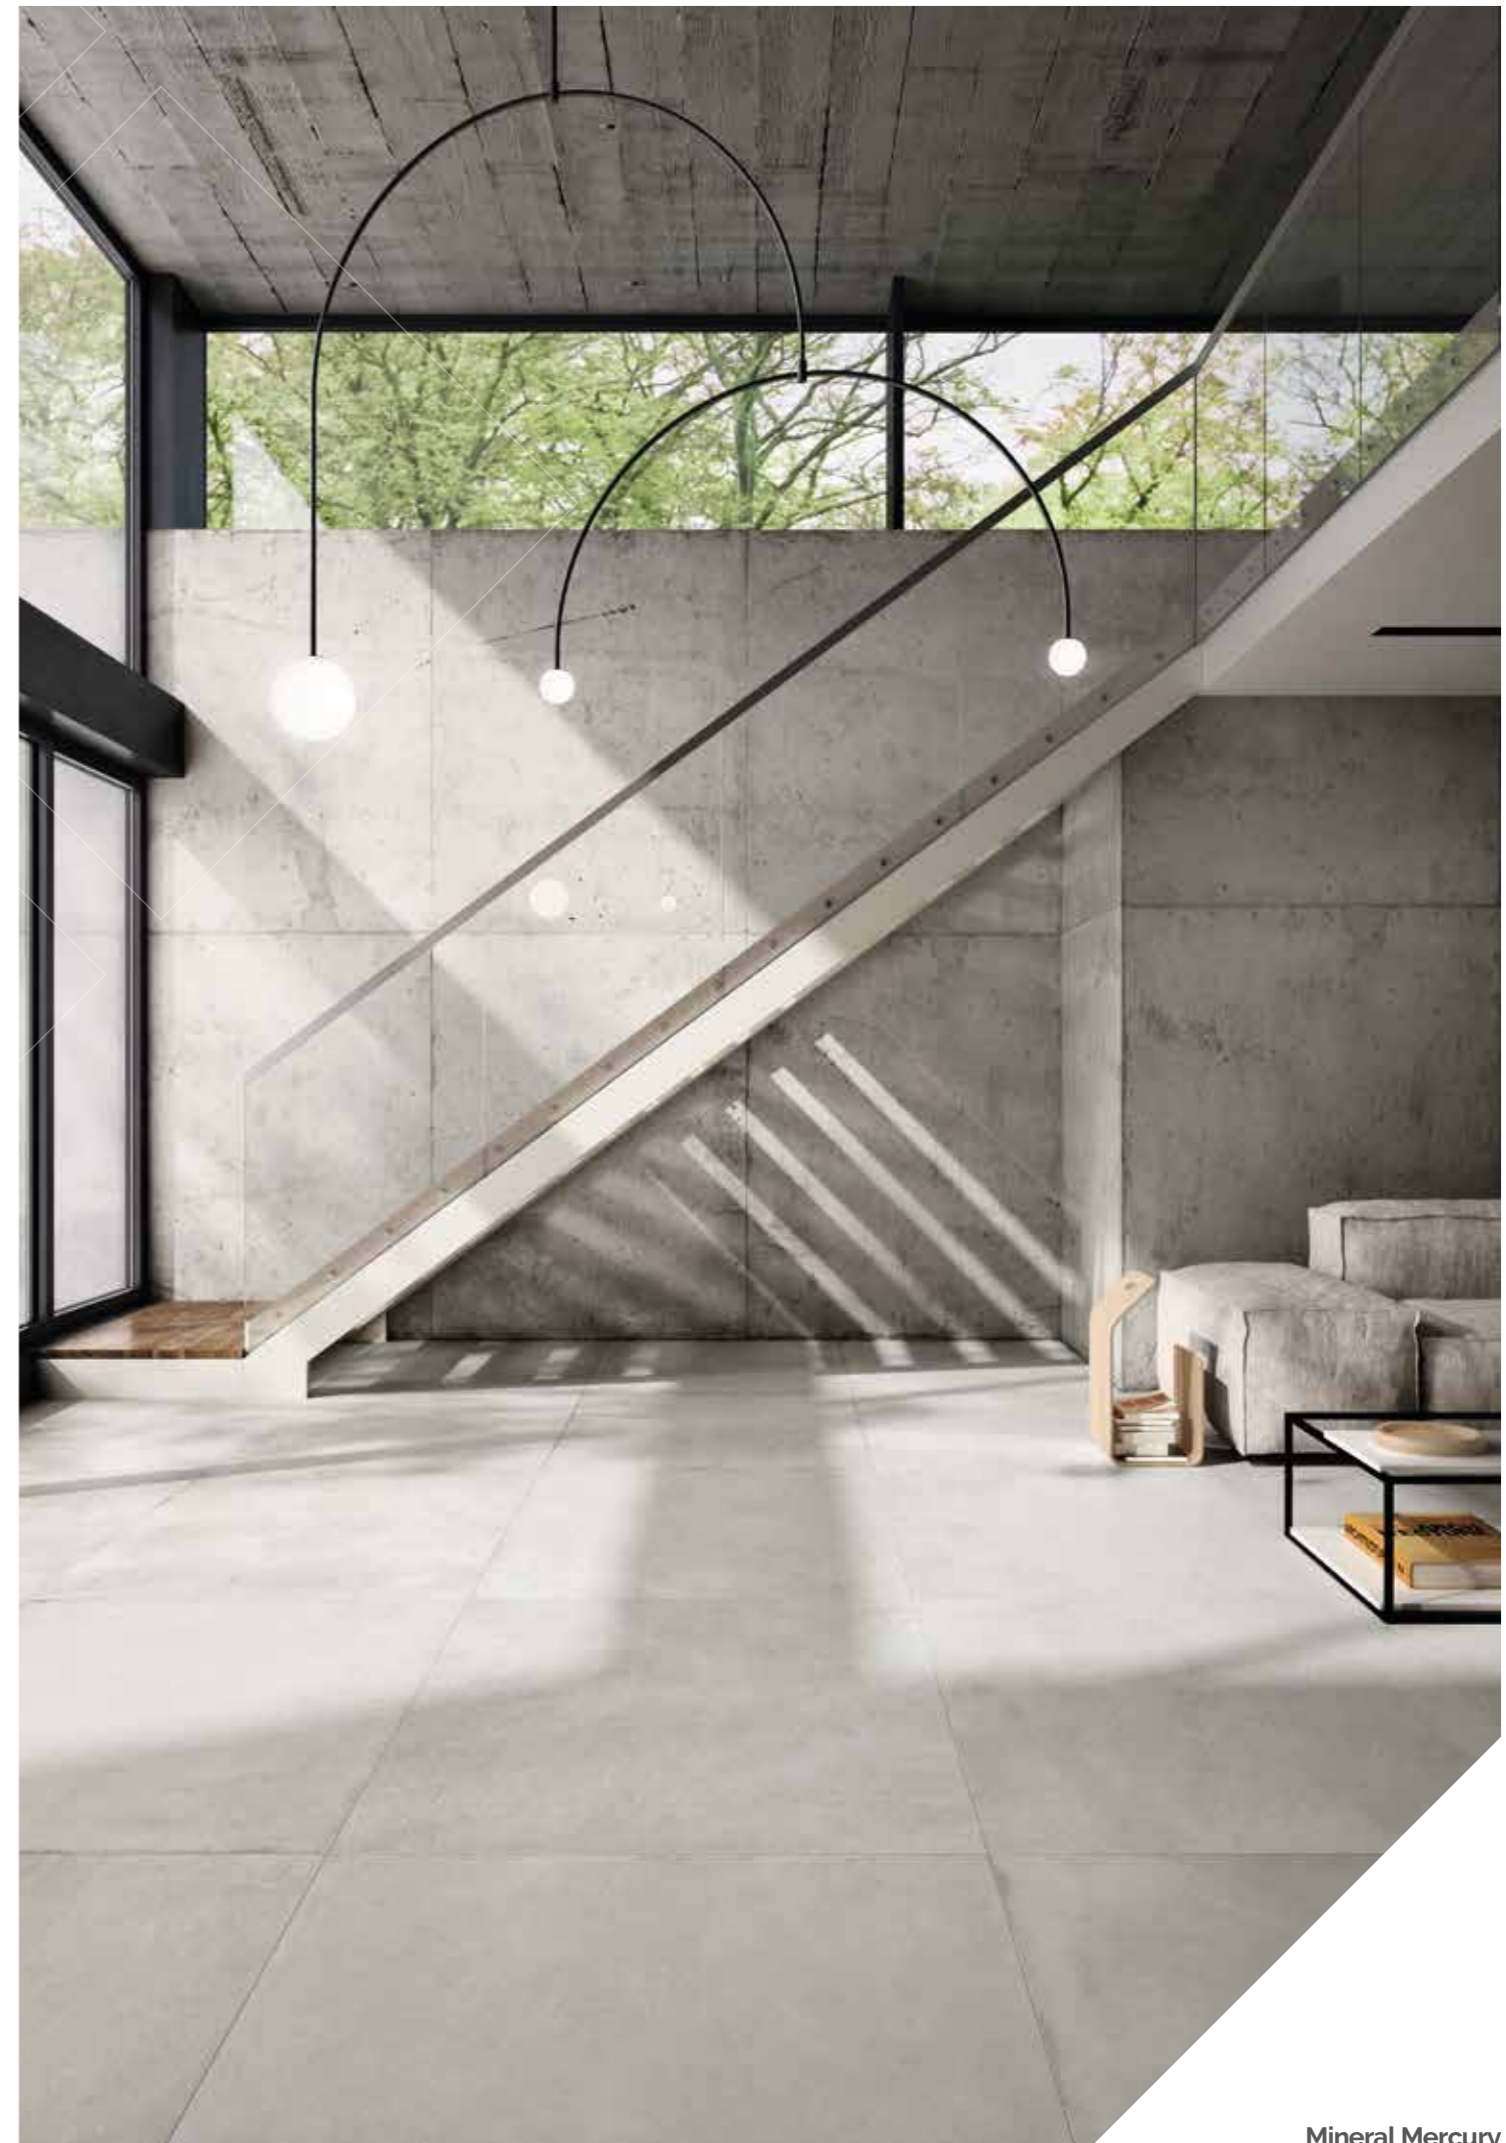

minimal

mineral:

These oxidised effect tiles are an excellent choice for modern, open plan living areas. In neutral tones of graphite, zinc, silver and mercury, bring raw luxury with delicate life-like textures to any interior.