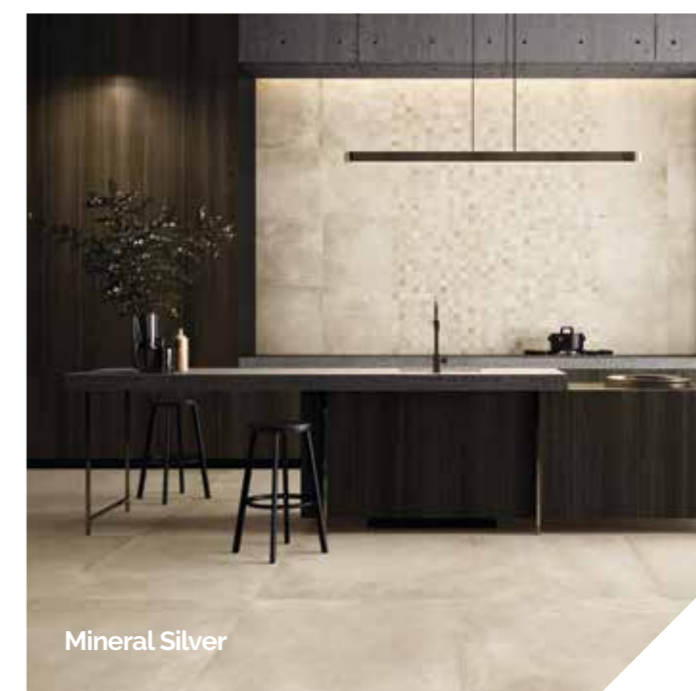

Mineral Silver