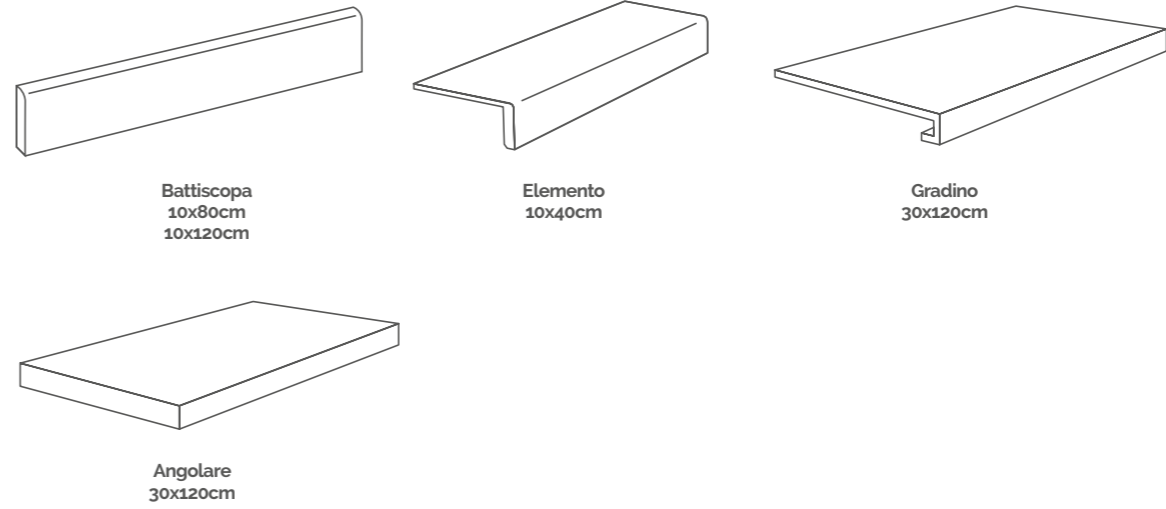

Sizes (cm)

Finishes

Thickness

◆ Natural R10 ◆ Grip R11 A+B+C

Plain

Decor pieces

Stick
30x30cm
Available in
all colours

Step treads, skirtings & special pieces

Battiscopa
10x80cm
10x120cm

Elemento
10x40cm

Gradino
30x120cm

Angolare
30x120cm

2cm Step treads, skirtings & special pieces

Gradone Torato Lineare
30x60cm
40x120cm

Gradone Torato Ang. DX
30x60cm
40x120cm

Gradone Torato Ang. SX
30x60cm
40x120cm

Gradone Torato Ang. INT
30x60cm
40x120cm

Elemento L Costa Retta Lineare
30x60cm
40x120cm

Elemento L Angola DX
30x60cm
40x120cm

Elemento L Angola SX
30x60cm
40x120cm

contact

Vogue Ceramics Limited

Oaklands House
Ridgacre Road
West Bromwich
B71 1BB