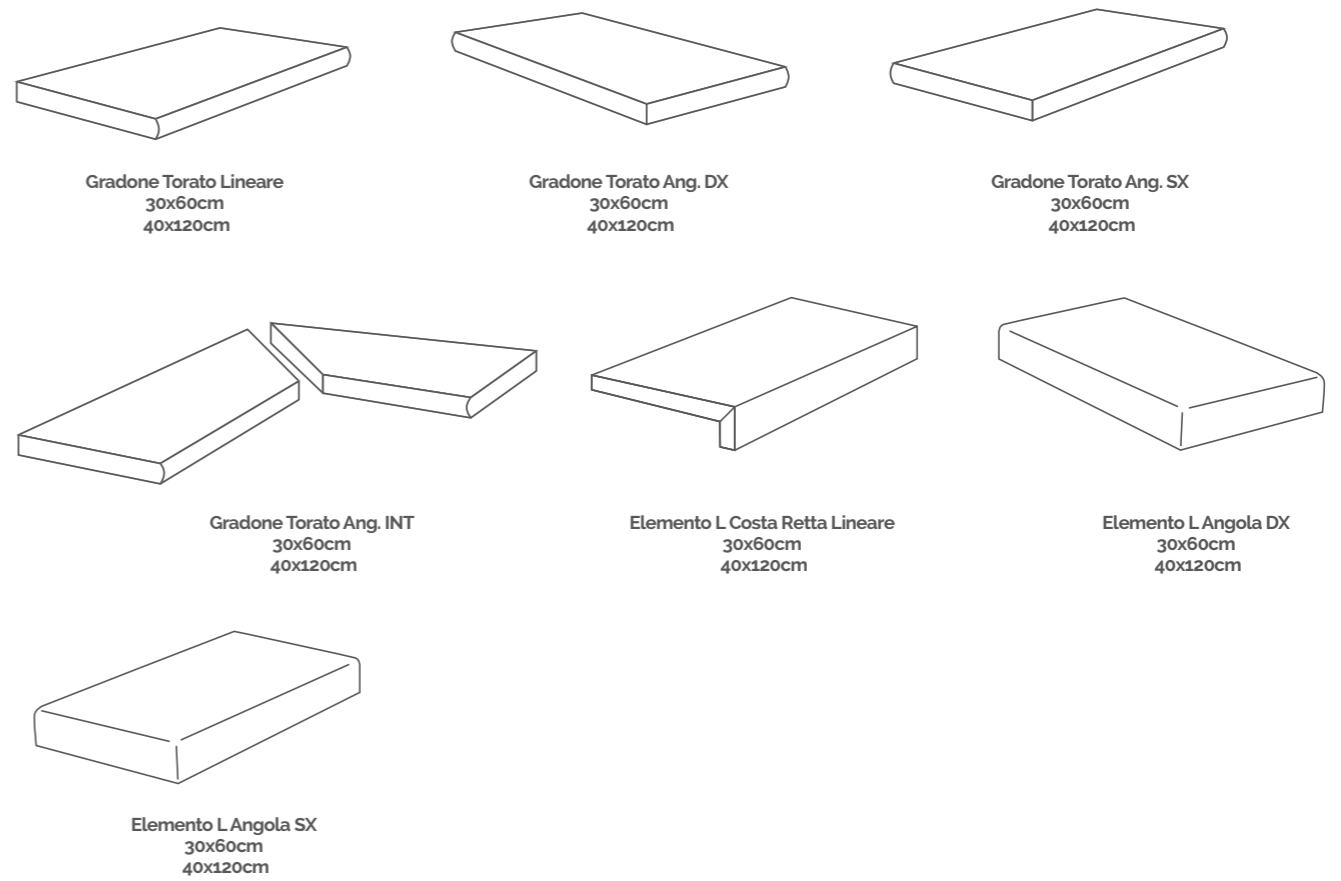

Sizes (cm)

Finishes

Thickness

◆ Natural R10 ◆ Grip R11 A+B+C

Plain

Decor pieces

Stick
30x30cm
Available in
all colours

Step treads, skirtings & special pieces

Battiscopa
10x80cm
10x120cm

Elemento
10x40cm

Gradino
30x120cm

Angolare
30x120cm

2cm Step treads, skirtings & special pieces

Gradone Torato Lineare
30x60cm
40x120cm

Gradone Torato Ang. DX
30x60cm
40x120cm

Gradone Torato Ang. SX
30x60cm
40x120cm

Gradone Torato Ang. INT
30x60cm
40x120cm

Elemento L Costa Retta Lineare
30x60cm
40x120cm

Elemento L Angola DX
30x60cm
40x120cm

Elemento L Angola SX
30x60cm
40x120cm

contact

Vogue Ceramics Limited

Oaklands House
Ridgacre Road
West Bromwich
B71 1BB