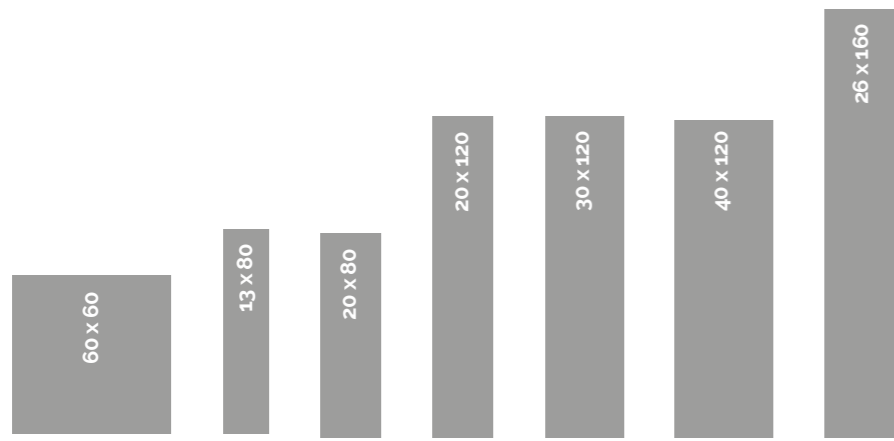

Sizes (cm)

Finishes

Thickness

◆ Natural R10   ◆ Grip R11 A+B+C