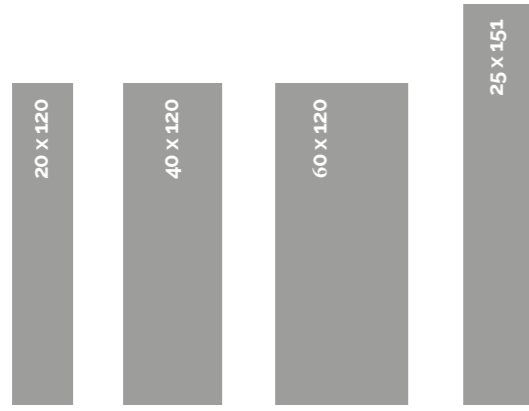

Orchard Marrone

Orchard Ice Outdoor

Orchard Tortora Chevron

Orchard Bianco

Orchard Tortora

Sizes (cm)

Finishes

Thickness