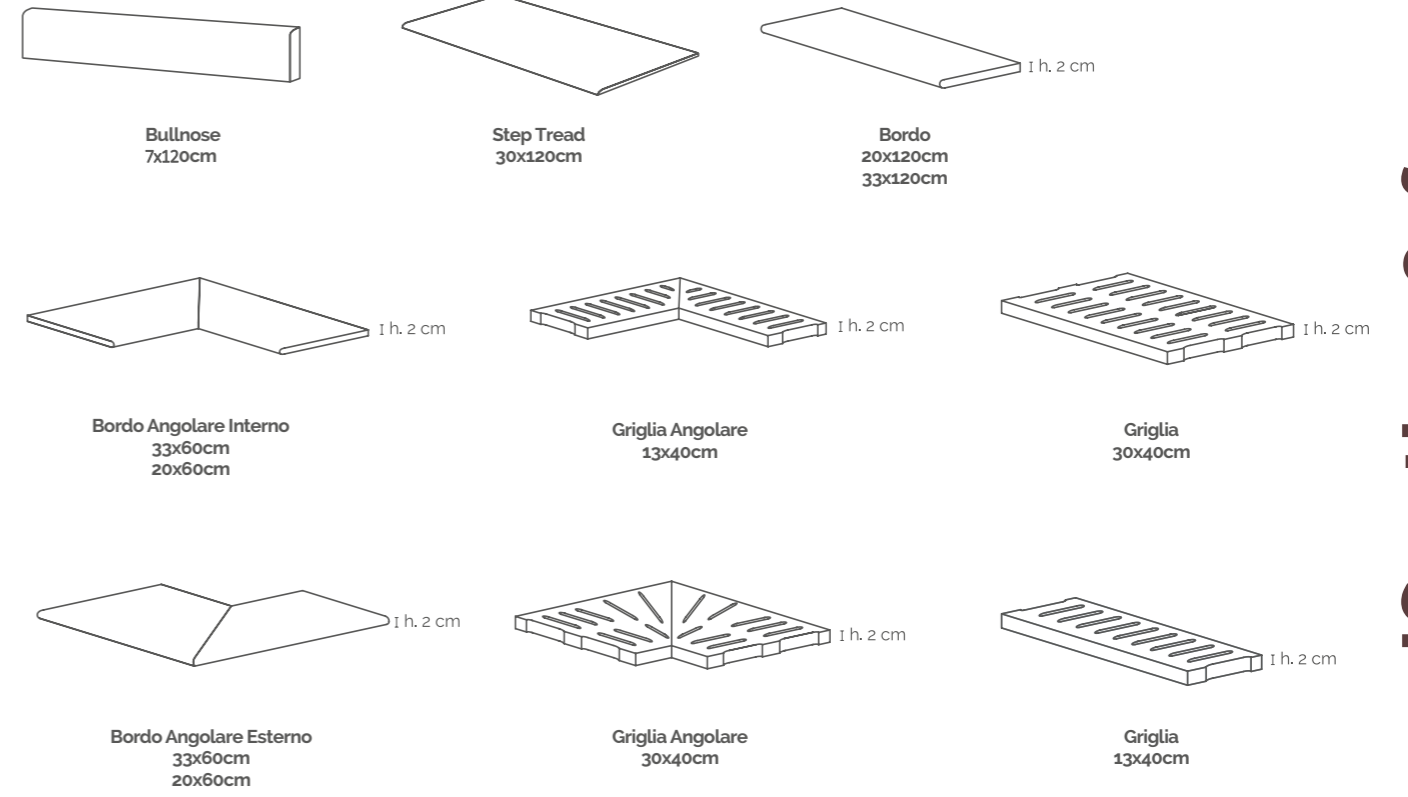

◆ Natural R10 ◆ Grip R11 A+B

Plain

Decor pieces

Step treads, skirtings & special pieces

contact

Vogue Ceramics Limited

Oaklands House
Ridgacre Road
West Bromwich
B71 1BB

T: 0121 553 4255