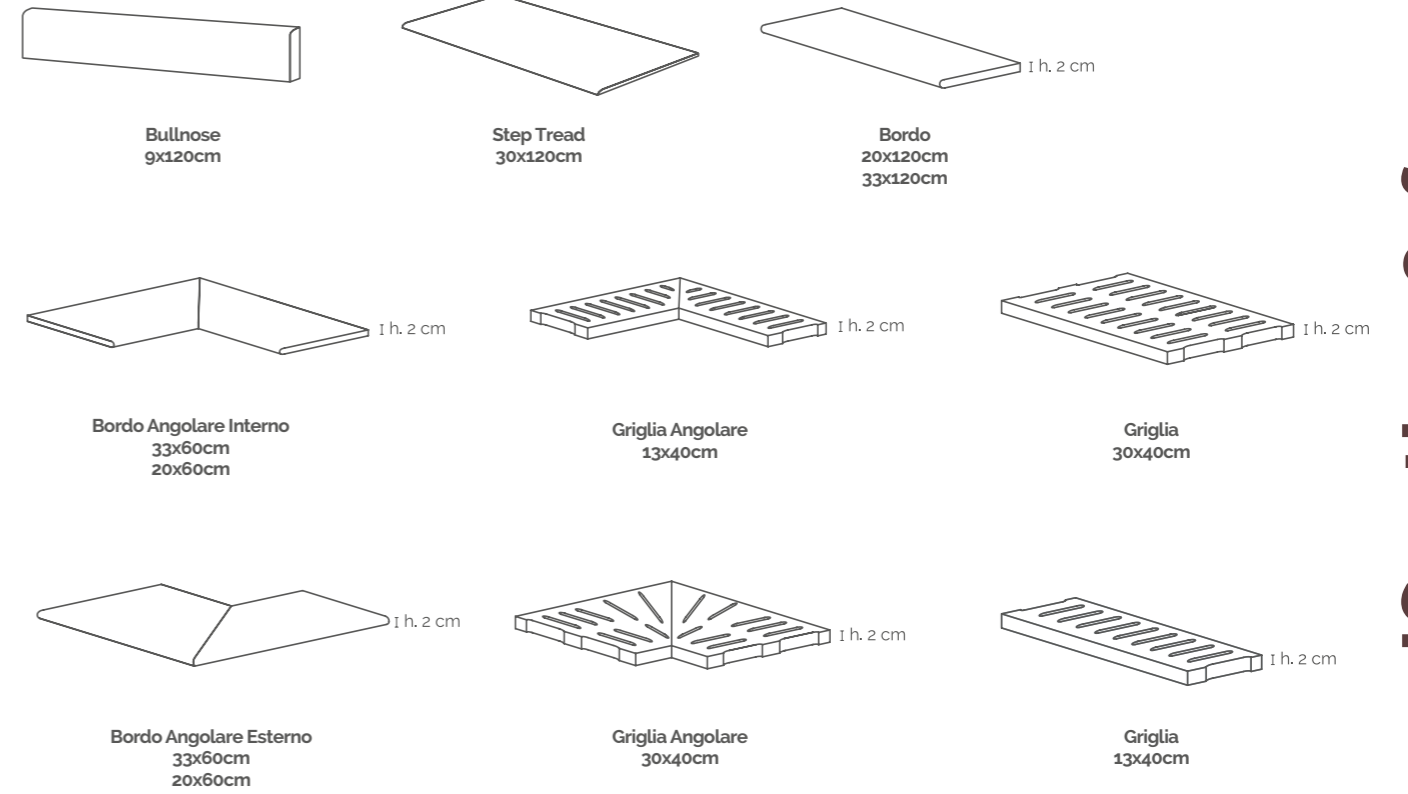

◆ Natural R10 ◆ Grip R11 A+B

Plain

Decor pieces

Step treads, skirtings & special pieces

contact

Vogue Ceramics Limited

Oaklands House
Ridgacre Road
West Bromwich
B71 1BB

T: 0121 553 4255