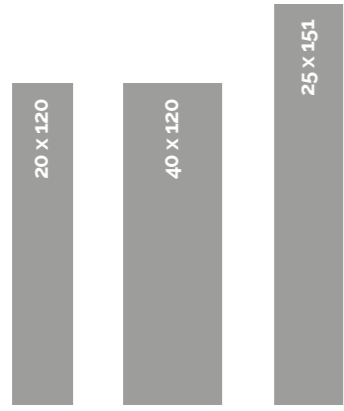

Orchard Marrone

Orchard Ice Outdoor

Orchard Tortora Chevron

Orchard Bianco

Orchard Tortora

Sizes (cm)

Finishes

Thickness