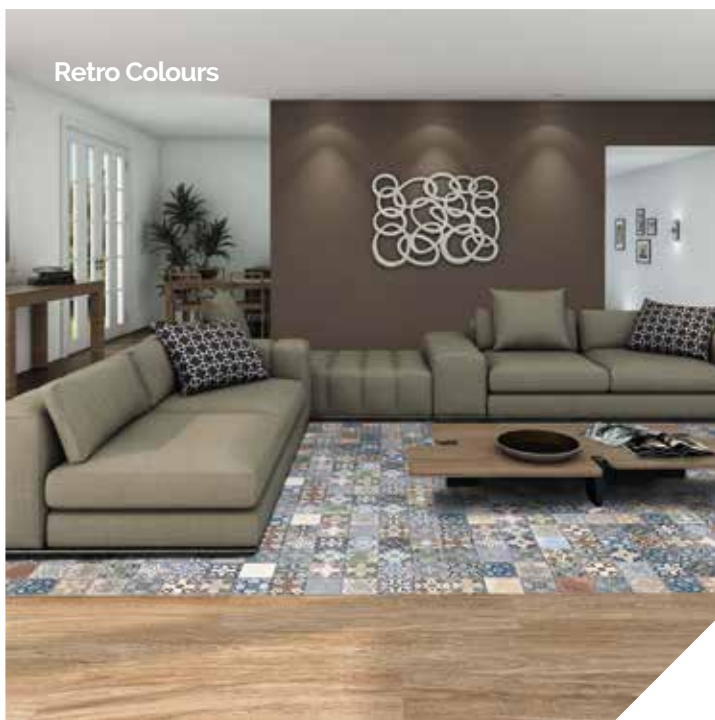

Retro Colours

Retro Grey

Sizes (cm)

25 X 25

Finishes

Thickness

9,7mm

◆ Natural