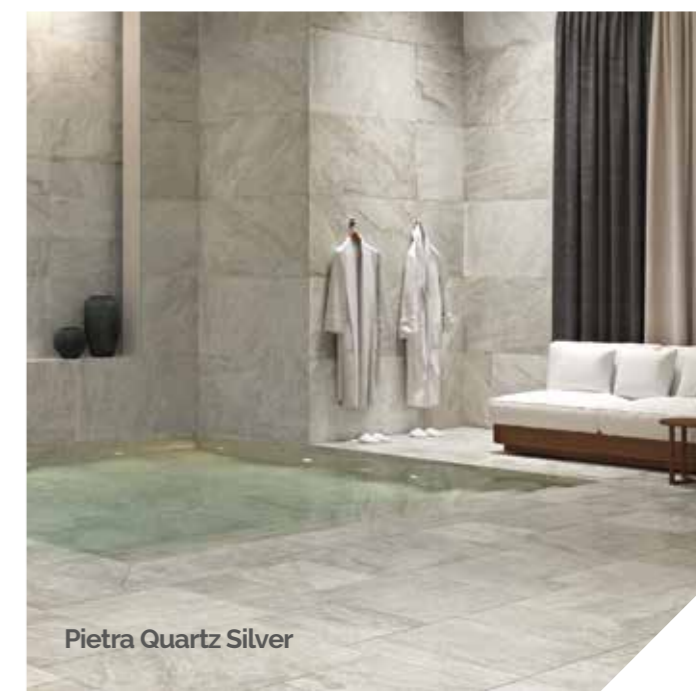

Pietra Quartz Silver