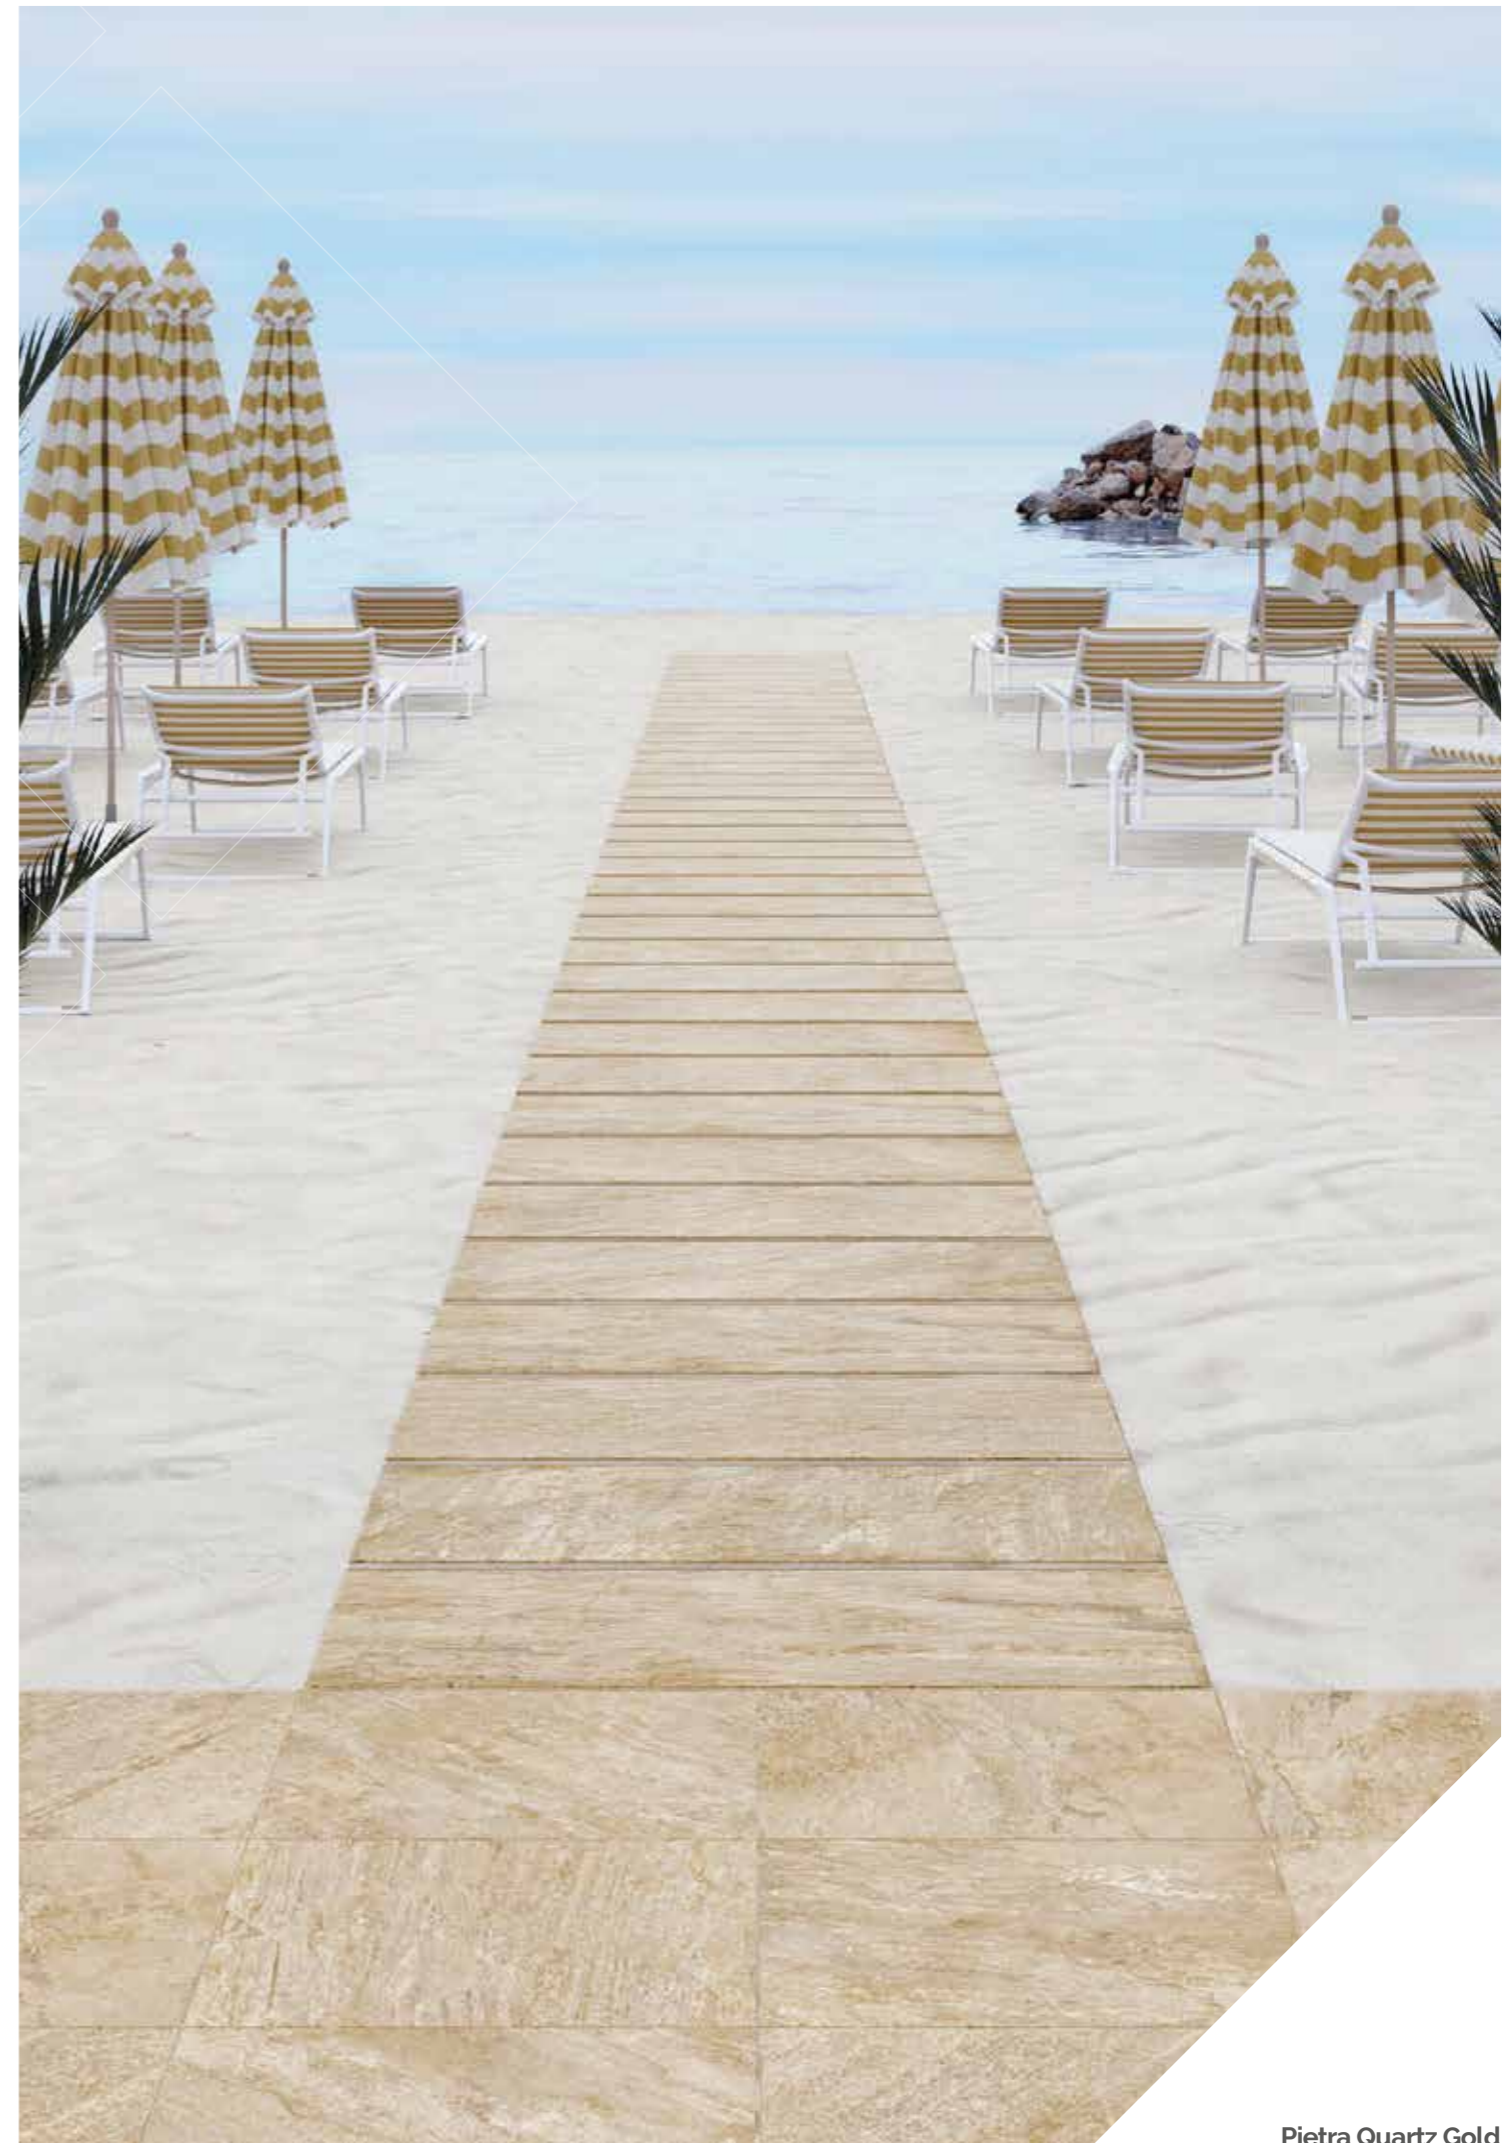

pietra

pietra:

Stone - Slate - Quartz:
a trio of dense, durable
tiles cleverly celebrating
the exquisite variety of
their natural counterparts.
Textures and veining
combine to create
expressive and aesthetically-
pleasing solutions with
multiple applications: walls,
floors, countertops.

Pietra Stone Bianco

Pietra Stone Grigio

Sizes

	45 x 45	30 x 60	60 x 60	100 x 100	60 x 120
Stone		◆◆◆	◆◆◆		◆◆◆
Slate		◆	◆◆	◆◆	◆◆
Quartz	◆◆	◆◆	◆◆		◆◆
Thickness	10mm	10mm	10mm 20mm*	8,5mm 20mm*	10mm 20mm*
	◆ Natural R10 A+B	◆ Grip R11 A+B+C	◆ Lappato		