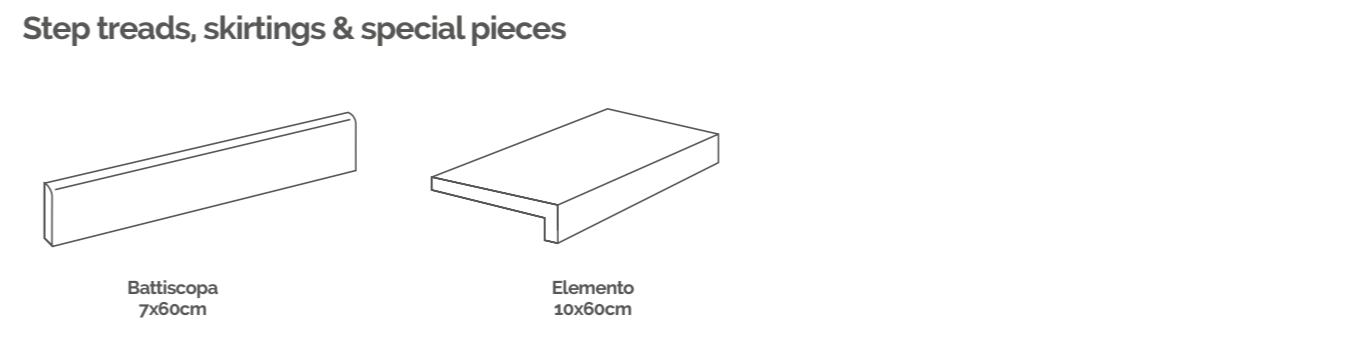

Sizes

	45 x 45	30 x 60	60 x 60	100 x 100	60 x 120
Stone		◆◆◆	◆◆◆		◆◆◆
Slate		◆	◆◆	◆◆	◆◆
Quartz	◆◆	◆◆	◆◆		◆◆
Thickness	10mm	10mm	10mm 20mm*	8,5mm 20mm*	10mm 20mm*
	◆ Natural R10 A+B	◆ Grip R11 A+B+C	◆ Lappato		

* 20mm thickness available in Grip R11 A+B+C finish only