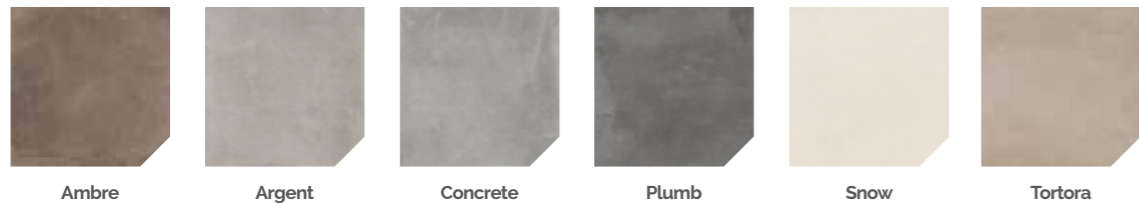

Polvere sizes (cm)

Finishes

Thickness

9mm 9mm 10.5mm 10.2mm 11mm

◆ Matt

Plain

Decor pieces

Wood sizes (cm)

Finishes

Thickness

8.5mm

◆ Matt

Plain

Decor pieces

Wall Tiles sizes (cm)

Finishes