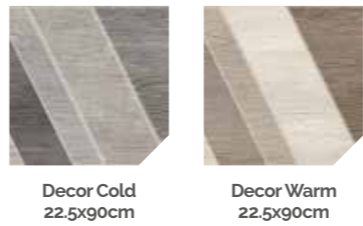

Finishes

Thickness

8.5mm

◆ Matt

Plain

Decor pieces

Wall Tiles sizes (cm)

Finishes