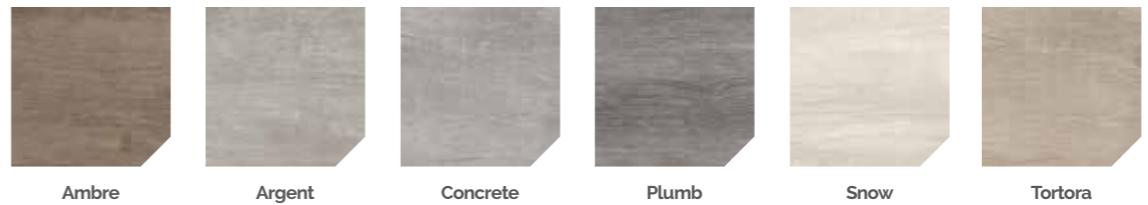

Finishes

Thickness

8.5mm

◆ Matt

Plain

Decor pieces

Wall Tiles sizes (cm)

Finishes