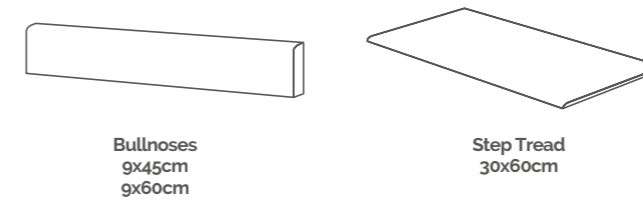

Porto Grigio

Porto Beige

Porto Beige

Sizes (cm)

Finishes

Thickness

◆ Natural R9    ◆ Natural R10 A+B    ◆ Grip R11 A+B

Plain

Step treads, skirtings & special pieces

Bullnoses  
9x45cm  
9x60cm

Step Tread  
30x60cm