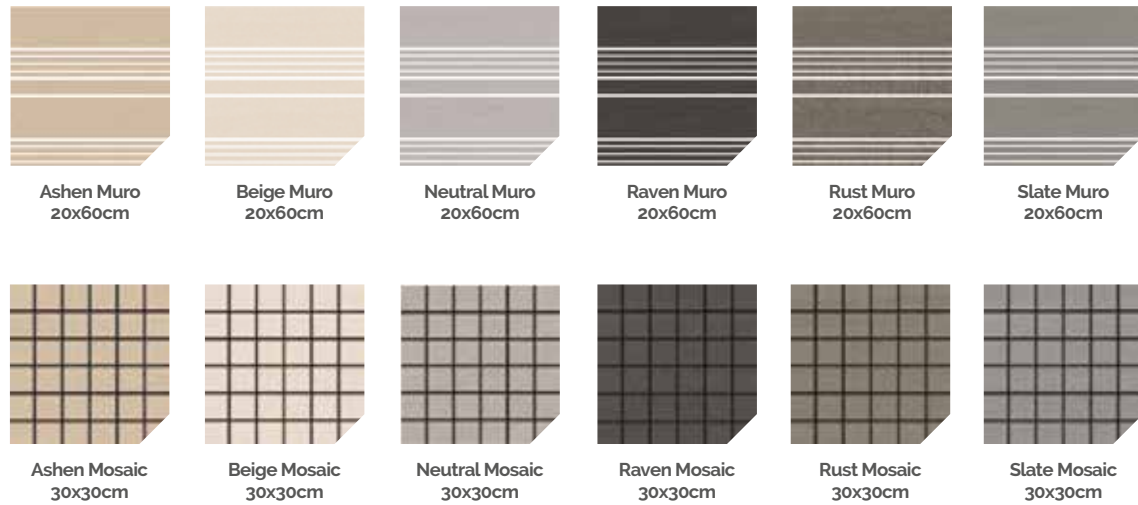

Pure Neutral

Pure Extreme Ashen

Pure Extreme Slate

Pure Extreme Beige

Pure Neutral

Pure Neutral

Pure Rust

Pure Raven

Pure sizes (cm)

Finishes

Thickness

10mm	10mm	10mm	10mm	11mm	10.5mm	11mm
------	------	------	------	------	--------	------

◆ Natural R11

Plain

Decor pieces

Step treads, skirtings & special pieces

Gradone straight
30x60cm
60x60cm
37.5x75cm
75x75cm
90x90cm
60x120cm
75x150cm

Skirting
8x60cm
8x75cm
7x90cm
9.8x120cm

Pure Extreme Slate

Pure Extreme sizes (cm)

60 x 60

Finishes

Thickness

20mm