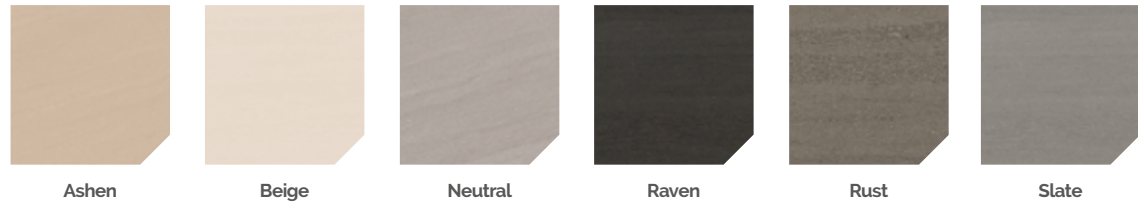

Pure Neutral

Pure Extreme Ashen

Pure Extreme Slate

Pure Extreme Beige

Pure Neutral

Pure Neutral

Pure Rust

Pure Raven

Pure sizes (cm)

Finishes

Thickness

10mm	10mm	10mm	10mm	11mm	10.5mm	11mm
------	------	------	------	------	--------	------

◆ Natural R11

Plain

Decor pieces

Step treads, skirtings & special pieces