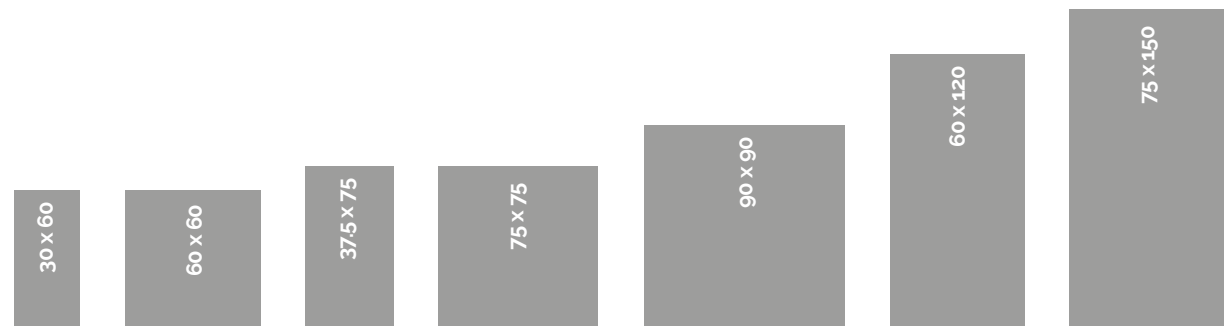

Pure sizes (cm)

Finishes

Thickness

10mm	10mm	10mm	10mm	11mm	10.5mm	11mm
------	------	------	------	------	--------	------

◆ Natural R11

Plain

Decor pieces

Step treads, skirtings & special pieces

Gradone straight
30x60cm
60x60cm
37.5x75cm
75x75cm
90x90cm
60x120cm
75x150cm

Skirting
8x60cm
8x75cm
7x90cm
9.8x120cm

Pure Extreme Slate

Pure Extreme sizes (cm)

60 x 60

Finishes

Thickness

20mm