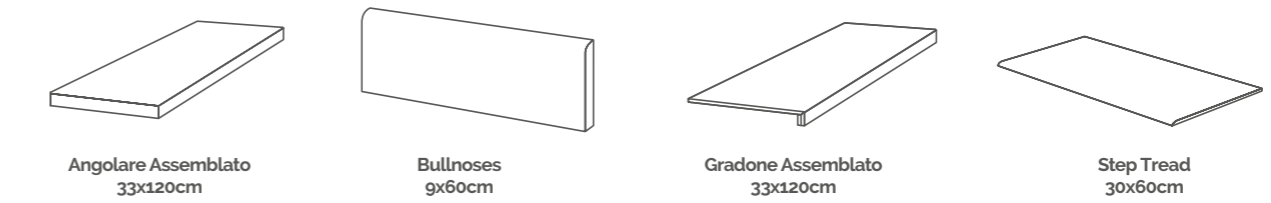

Step treads, skirtings & special pieces