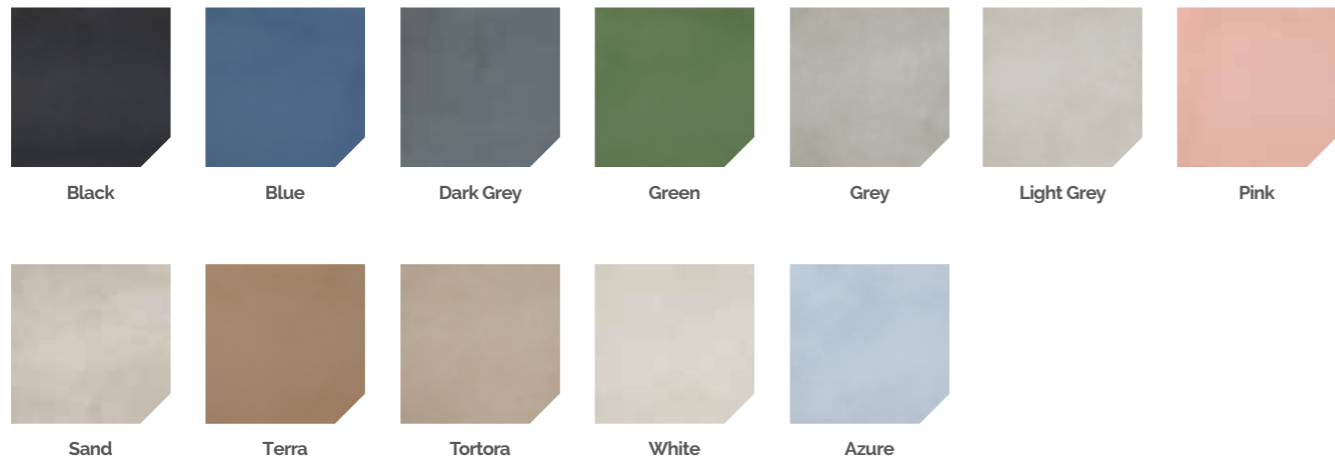

## **shades:**

Fun and flair with a sophisticated air. The varied nuances of the classic colours nod to the boldness of concrete. Let the light, and your personality, shine through with this mature colour collection for both residential and commercial projects.

Shades Grey

Shades Terra Tortora

Shades Sand, Shades Blue & Shades Stripes

Shades White

Shades White

Shades Grey & Dark Grey

Shades Black

Shades Green

Shades Sand

Shades Pink

Sizes (cm)

Finishes

Thickness

9mm  
10mm  
10mm  
10mm  
10mm

◆ Matt

Plain