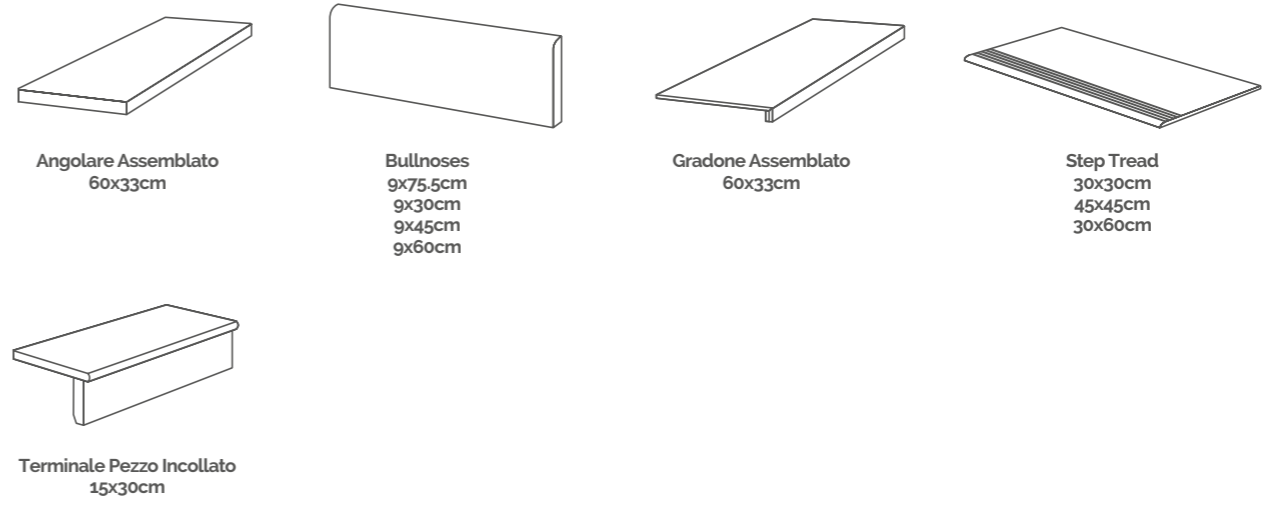

Step treads, skirtings & special pieces