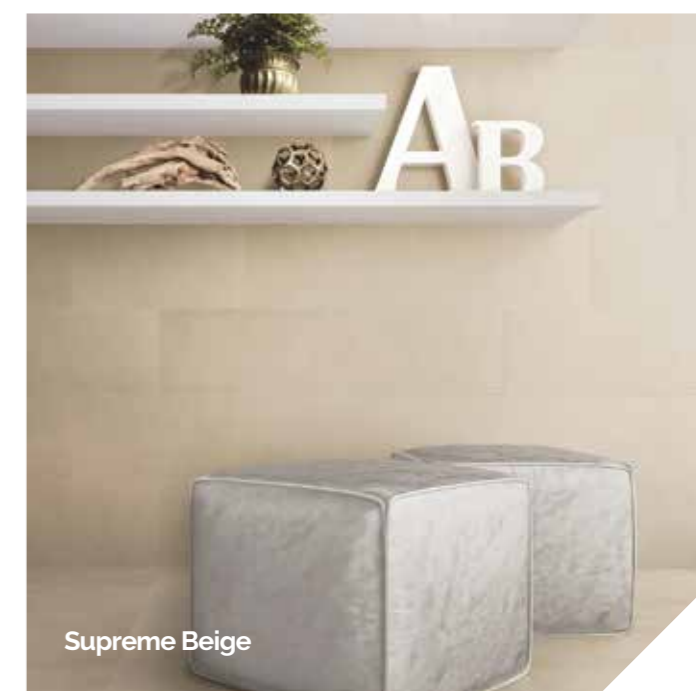

supreme

supreme:

Luxury comes as standard with the refined flat faces and classic colour shades offered in the Supreme collection. Create a matchless mono finish or complement with an attractive range of decorative profiles to give your room a modern makeover.

Supreme Bianco

Supreme Anthracite

Supreme Beige

Supreme Tabacco

Supreme Anthracite

Supreme Tabacco

Supreme Bianco

Supreme Bronzo
Mix Listelli

Sizes (cm)

Finishes

Thickness

9mm, 9mm/10mm, 9mm/10mm, 9mm, 10mm/14mm*, 10mm, 10mm

◆ Natural R10

* Only available in Anthracite, Argento, Bianco & Grigio

Plain

Decor pieces