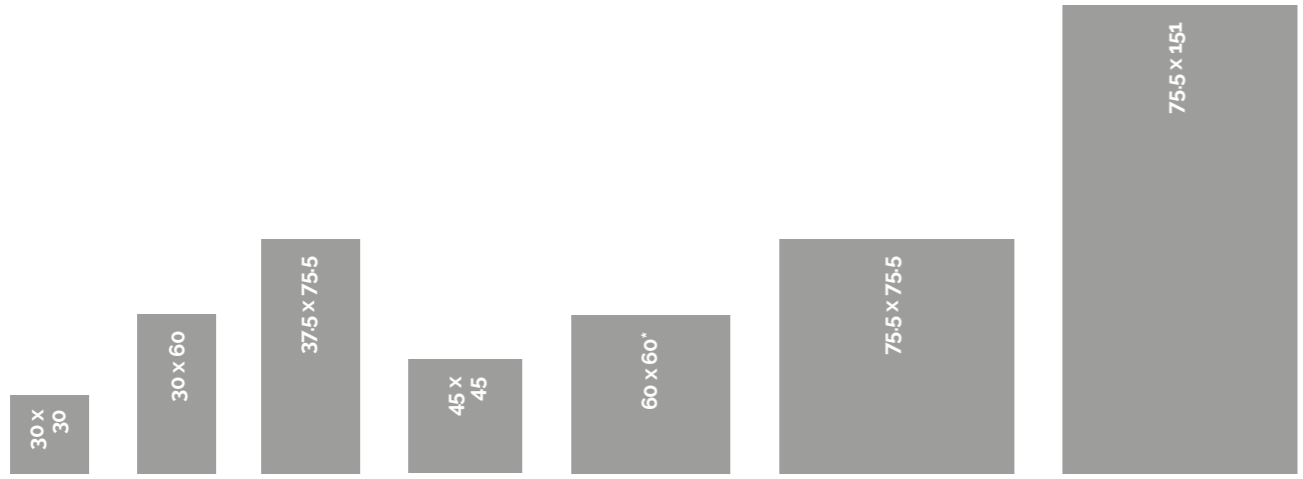

Supreme Bianco

Supreme Anthracite

Supreme Beige

Supreme Tabacco

Supreme Anthracite

Supreme Tabacco

Supreme Bianco

Supreme Bronzo
Mix Listelli

Sizes (cm)

Finishes

Thickness

9mm, 9mm/10mm, 9mm/10mm, 9mm, 10mm/14mm*, 10mm, 10mm

◆ Natural R10

* Only available in Anthracite, Argento, Bianco & Grigio

Plain

Decor pieces