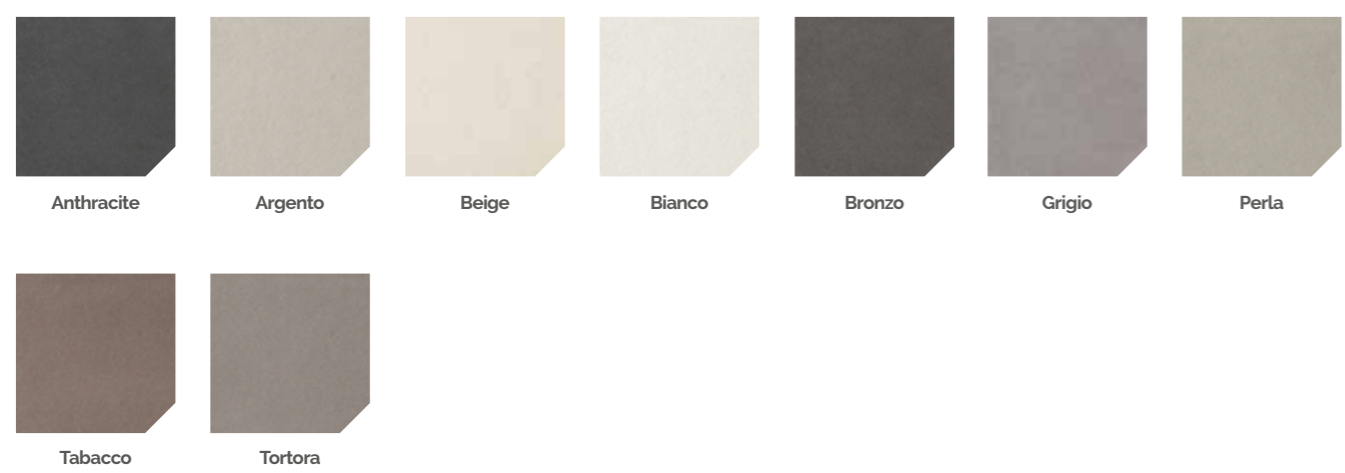

supreme

supreme:

Luxury comes as standard with the refined flat faces and classic colour shades offered in the Supreme collection. Create a matchless mono finish or complement with an attractive range of decorative profiles to give your room a modern makeover.

Supreme Bianco

Supreme Anthracite

Supreme Beige

Supreme Tabacco

Supreme Anthracite

Supreme Tabacco

Supreme Bianco

Supreme Bronzo
Mix Listelli

Sizes (cm)

Finishes

Thickness

9mm, 9mm/10mm, 9mm/10mm, 9mm, 10mm/14mm*, 10mm, 10mm

◆ Natural R10

* Only available in Anthracite, Argento, Bianco & Grigio

Plain

Decor pieces