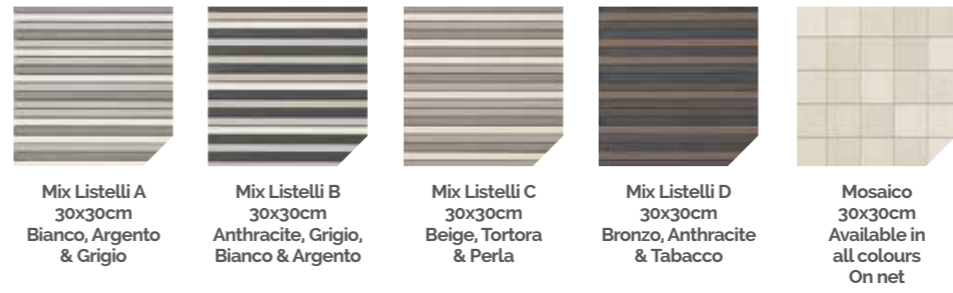

Supreme Bianco

Supreme Anthracite

Supreme Beige

Supreme Tabacco

Supreme Anthracite

Supreme Tabacco

Supreme Bianco

Supreme Bronzo
Mix Listelli

Sizes (cm)

Finishes

Thickness

9mm, 9mm/10mm, 9mm/10mm, 9mm, 10mm/14mm*, 10mm, 10mm

◆ Natural R10

* Only available in Anthracite, Argento, Bianco & Grigio

Plain

Decor pieces