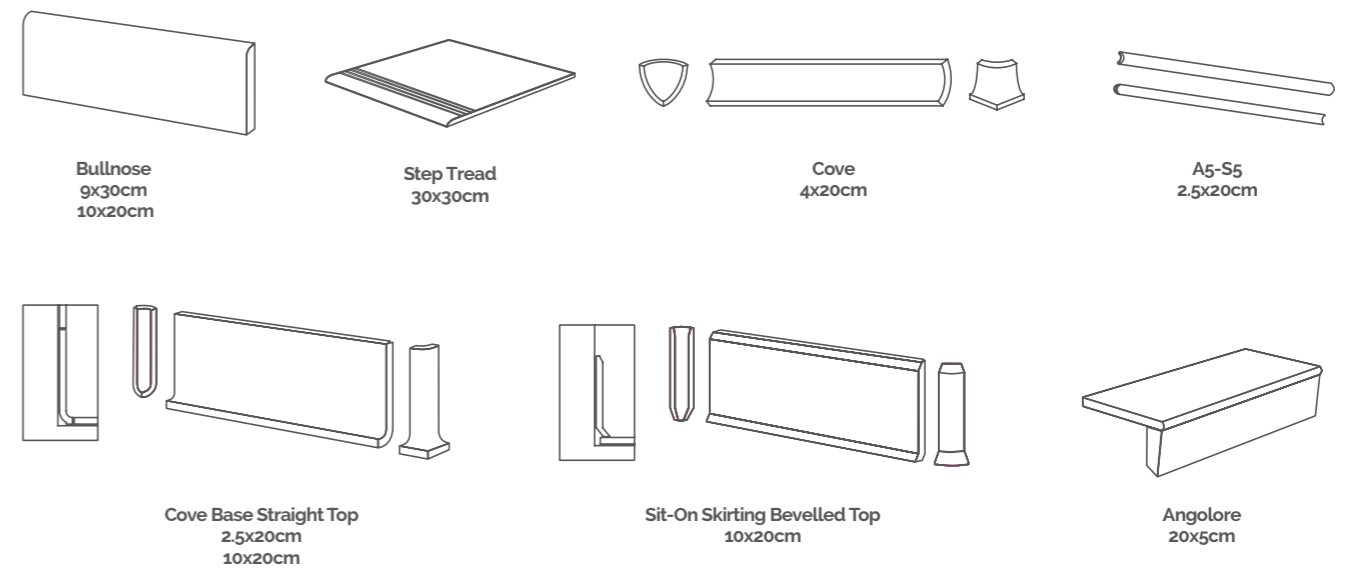

◆ Natural R10 ◆ Polished

* Available in a secura finish
 **14mm only available in Denver, Boston and Seattle

Plain

Step treads, skirtings & special pieces

Technical sizes (cm)

	Technic R10	Roccia R12 (A+B+C)	Bugnata R11 v6 (A+B+C)	Profil R12 v8 (A+B+C)	Pave R11 V4 (A+B+C)	Secura R11 (A+B)	Carbo R12	Reticolo R12 v4 (A+B+C)	Safe R13 (A+B+C)
Arkansas	◆◆◆◆◆	◆◆◆◆◆	◆	◆◆	◆◆◆◆◆	◆◆◆◆◆◆		◆◆	
Bianco Avorio	◆◆◆◆◆	◆◆◆◆◆	◆	◆◆	◆◆◆◆◆	◆◆◆◆◆◆	◆		◆
Bianco B	◆◆◆◆◆	◆◆◆◆◆	◆	◆◆	◆◆◆◆◆	◆◆◆◆◆◆			◆
Colorado	◆◆◆◆◆	◆◆◆◆◆	◆	◆◆	◆◆◆◆◆	◆◆◆◆◆◆			
Grigio Cenere	◆◆◆◆◆	◆◆◆◆◆	◆	◆◆	◆◆◆◆◆	◆◆◆◆◆◆			
Nebraska	◆◆◆◆◆	◆◆◆◆◆	◆	◆◆	◆◆◆◆◆	◆◆◆◆◆◆		◆◆	
Ontario	◆◆◆◆◆	◆◆◆◆◆	◆	◆◆	◆◆◆◆◆	◆◆◆◆◆◆			
Sahara	◆◆◆◆◆	◆◆◆◆◆	◆	◆◆	◆◆◆◆◆	◆◆◆◆◆◆			

Thickness

8mm 8mm 8mm 8mm 8mm 8mm 8mm 8mm 8mm

◆ 15x15cm ◆ 20x20cm ◆ 12.5x25cm ◆ 30x30cm

* 11mm and 14mm thicknesses are available in selected colours and sizes

Plain

Finishes

Step treads, skirtings & special pieces