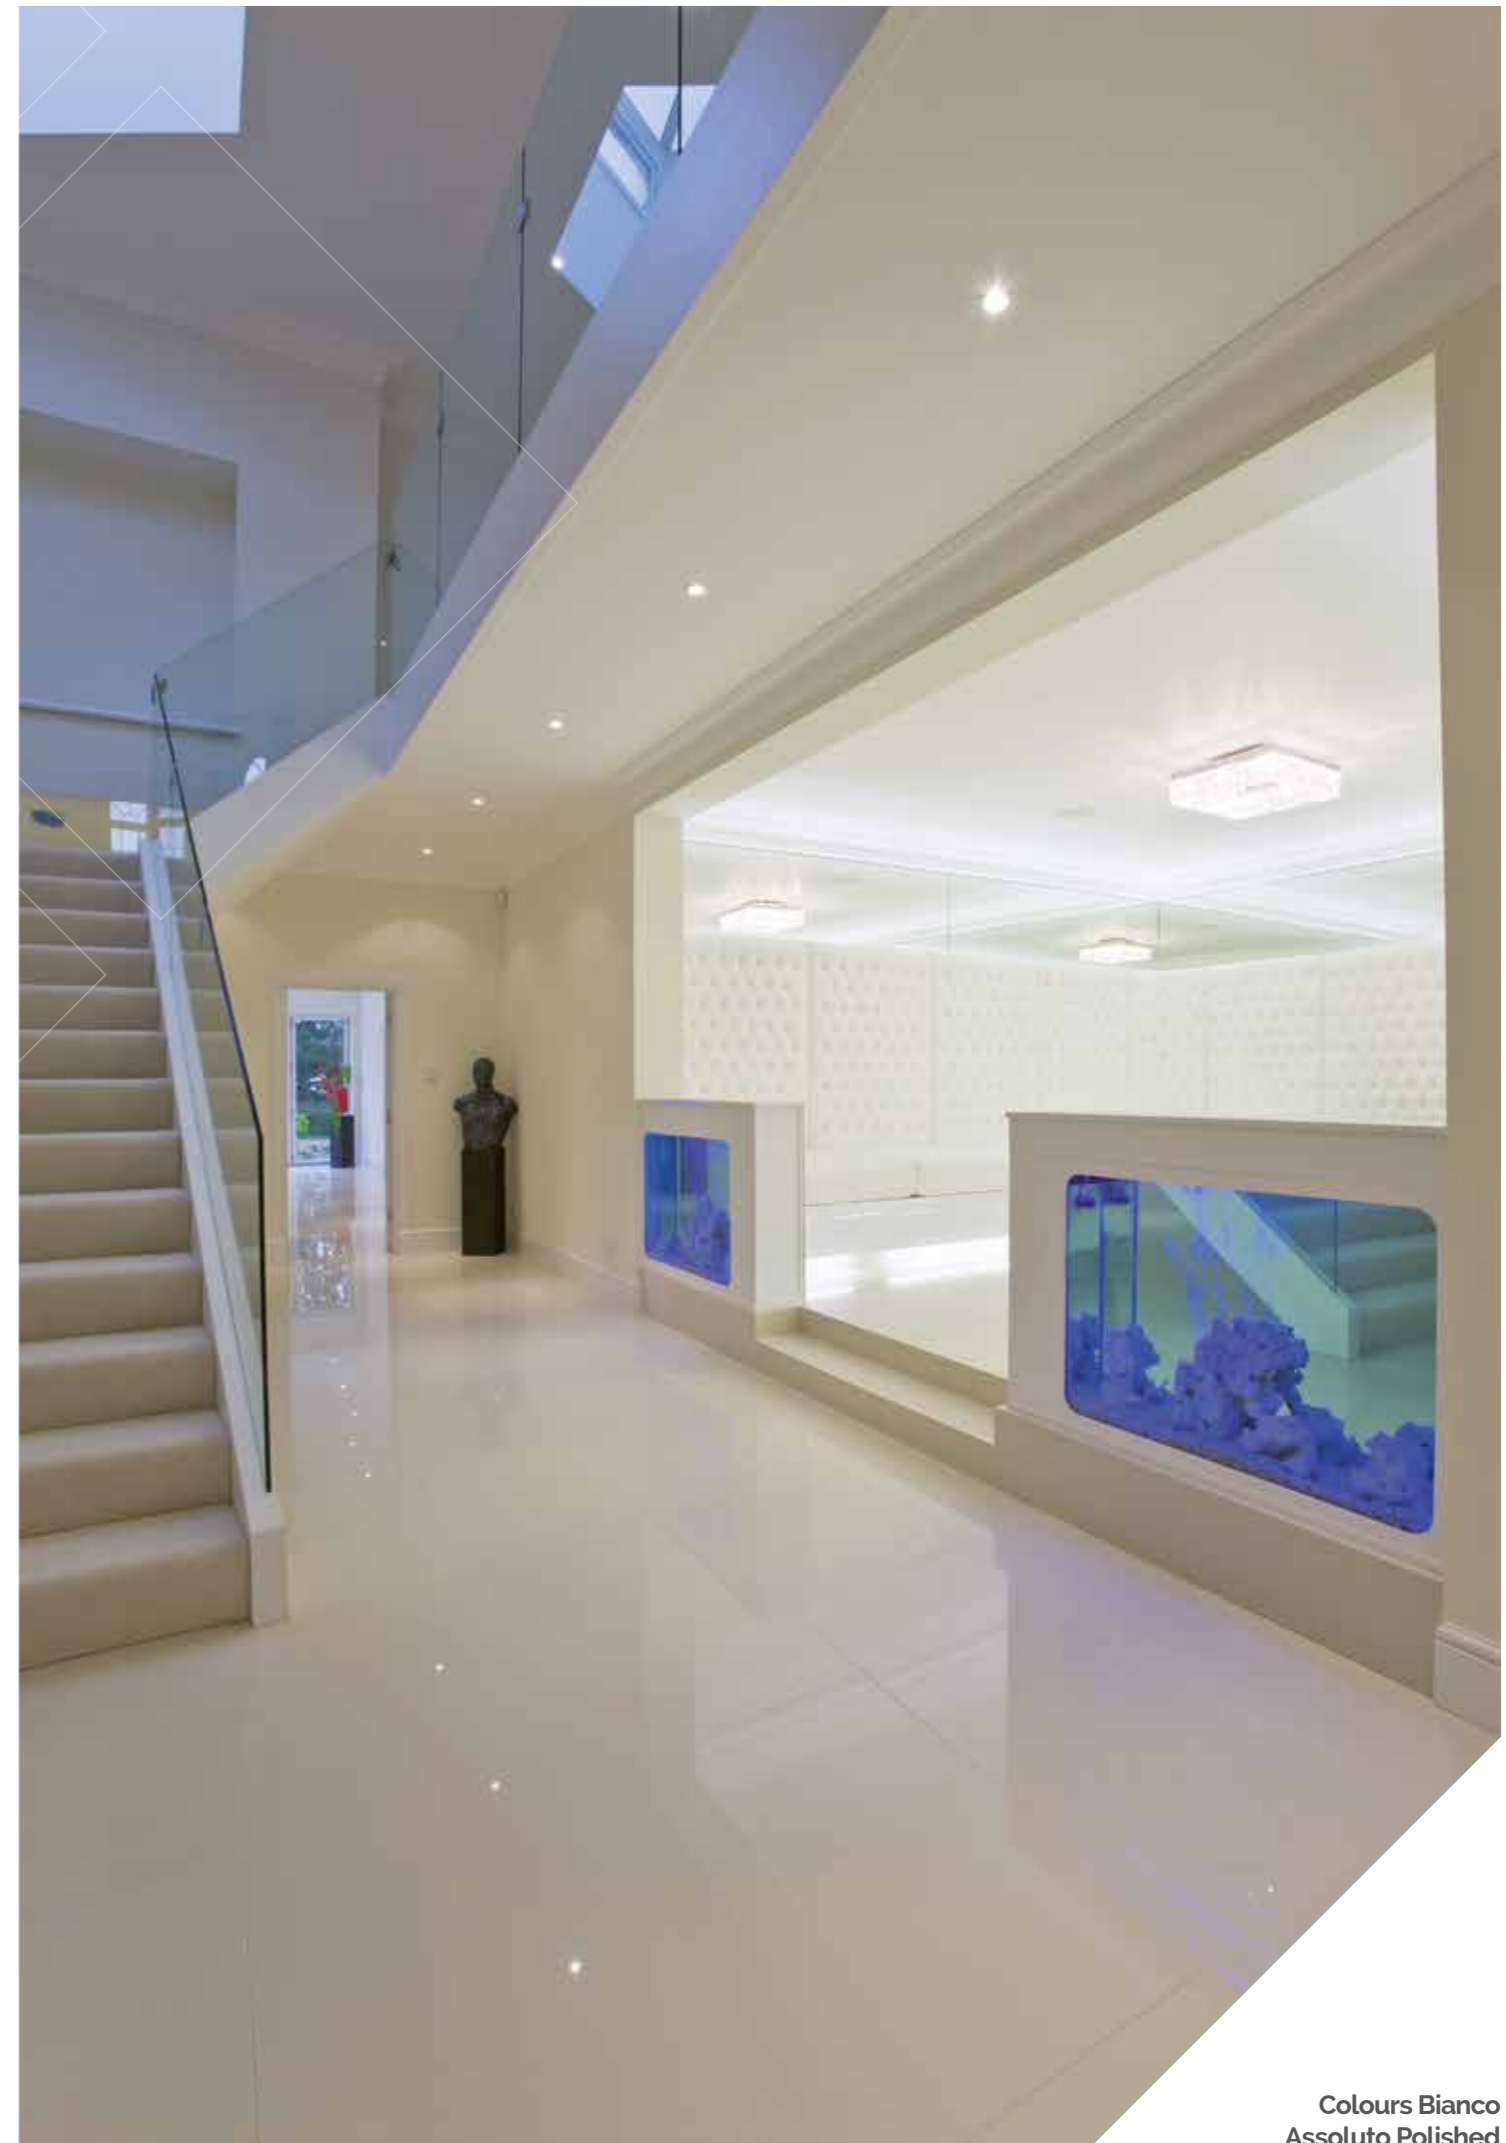

technical solutions

VogueCeramics 

technical solutions:

Practicality, versatility and resilience are the hallmarks of this range, specifically designed with the most demanding commercial and industrial landscapes in mind. Performance paired with style: an expressive colour palette and selection of finishes ideal for high footfall public areas.