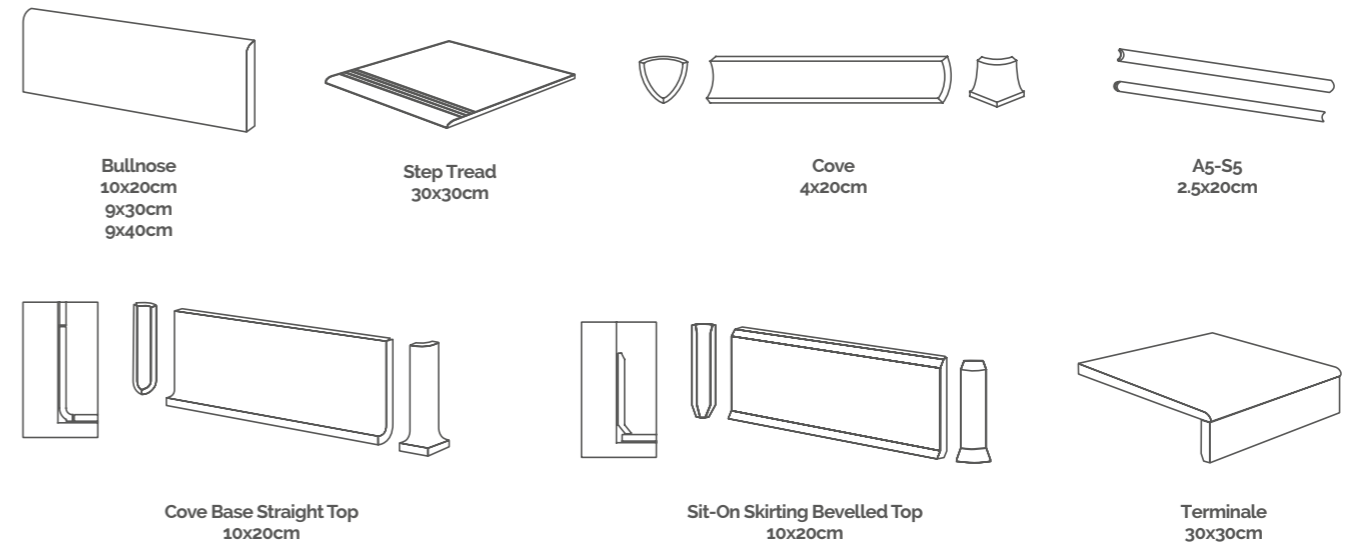

◆ Natural ◆ Lucida

* 11mm and 14mm thicknesses are available in selected colours and sizes

Plain

Step treads, skirtings & special pieces

Granite EVO Chicago

Granite EVO sizes (cm)

Finishes

Thickness