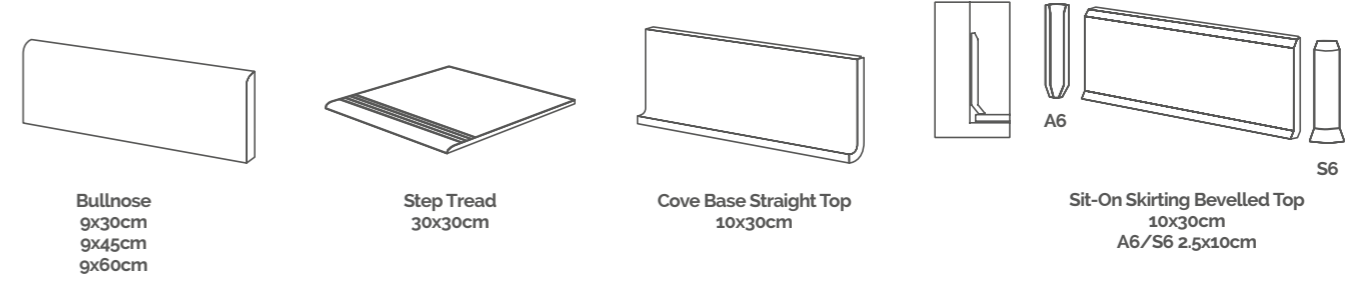

◆ Natural ◆ Lucida

* 11mm and 14mm thicknesses are available in selected colours and sizes

Plain

Step treads, skirtings & special pieces

Granite EVO Chicago

Granite EVO sizes (cm)

Finishes

Thickness

◆ Natural R10 ◆ Polished

* Available in a secura finish
 **14mm only available in Denver, Boston and Seattle

Plain

Step treads, skirtings & special pieces

Technical sizes (cm)

	Technic R10	Roccia R12 (A+B+C)	Bugnata R11 v6 (A+B+C)	Profil R12 v8 (A+B+C)	Pave R11 V4 (A+B+C)	Secura R11 (A+B)	Carbo R12	Reticolo R12 v4 (A+B+C)	Safe R13 (A+B+C)
Arkansas	◆◆◆◆◆	◆◆◆◆◆	◆	◆◆	◆◆◆◆◆	◆◆◆◆◆◆		◆◆	
Bianco Avorio	◆◆◆◆◆	◆◆◆◆◆	◆	◆◆	◆◆◆◆◆	◆◆◆◆◆◆	◆		◆
Bianco B	◆◆◆◆◆	◆◆◆◆◆	◆	◆◆	◆◆◆◆◆	◆◆◆◆◆◆			◆
Colorado	◆◆◆◆◆	◆◆◆◆◆	◆	◆◆	◆◆◆◆◆	◆◆◆◆◆◆			
Grigio Cenere	◆◆◆◆◆	◆◆◆◆◆	◆	◆◆	◆◆◆◆◆	◆◆◆◆◆◆			
Nebraska	◆◆◆◆◆	◆◆◆◆◆	◆	◆◆	◆◆◆◆◆	◆◆◆◆◆◆		◆◆	
Ontario	◆◆◆◆◆	◆◆◆◆◆	◆	◆◆	◆◆◆◆◆	◆◆◆◆◆◆			
Sahara	◆◆◆◆◆	◆◆◆◆◆	◆	◆◆	◆◆◆◆◆	◆◆◆◆◆◆			