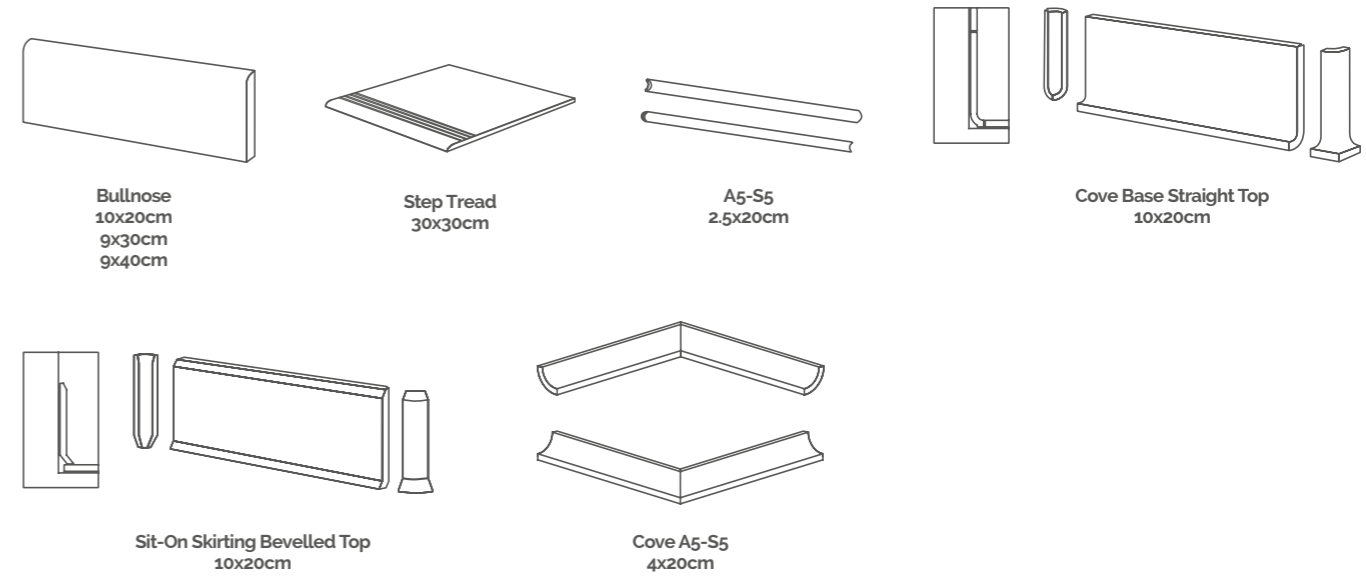

Step treads, skirtings & special pieces