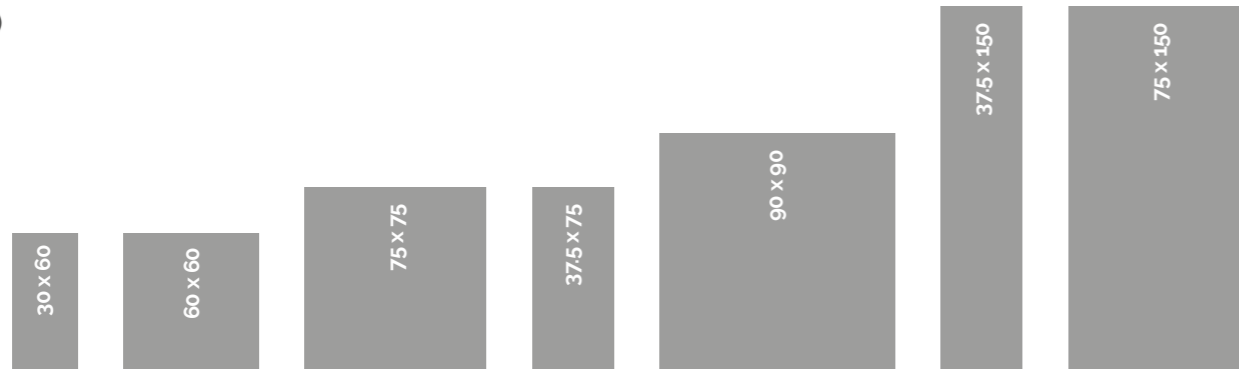

Tokyo Plumb

Tokyo Snow & Cold Decor

Tokyo Ambre

Tokyo sizes (cm)

Finishes

Thickness

10mm 10mm 10mm 10mm 10mm 10mm 10mm

◆ Natural R10

Plain

Decor pieces

Decor Warm 60x60cm

Step treads, skirtings & special pieces

Gradone Straight  
30x60cm  
60x60cm  
75x75cm  
37.5x75cm  
90x90cm  
37.5x150cm  
75x150cm

Skirting  
8x60cm  
8x75cm  
7x90cm