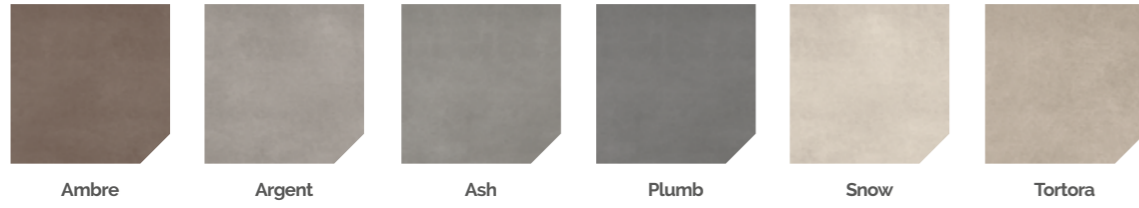

Tokyo sizes (cm)

Finishes

Thickness

10mm 10mm 10mm 10mm 10mm 10mm 10mm

◆ Natural R10

Plain

Decor pieces

Step treads, skirtings & special pieces