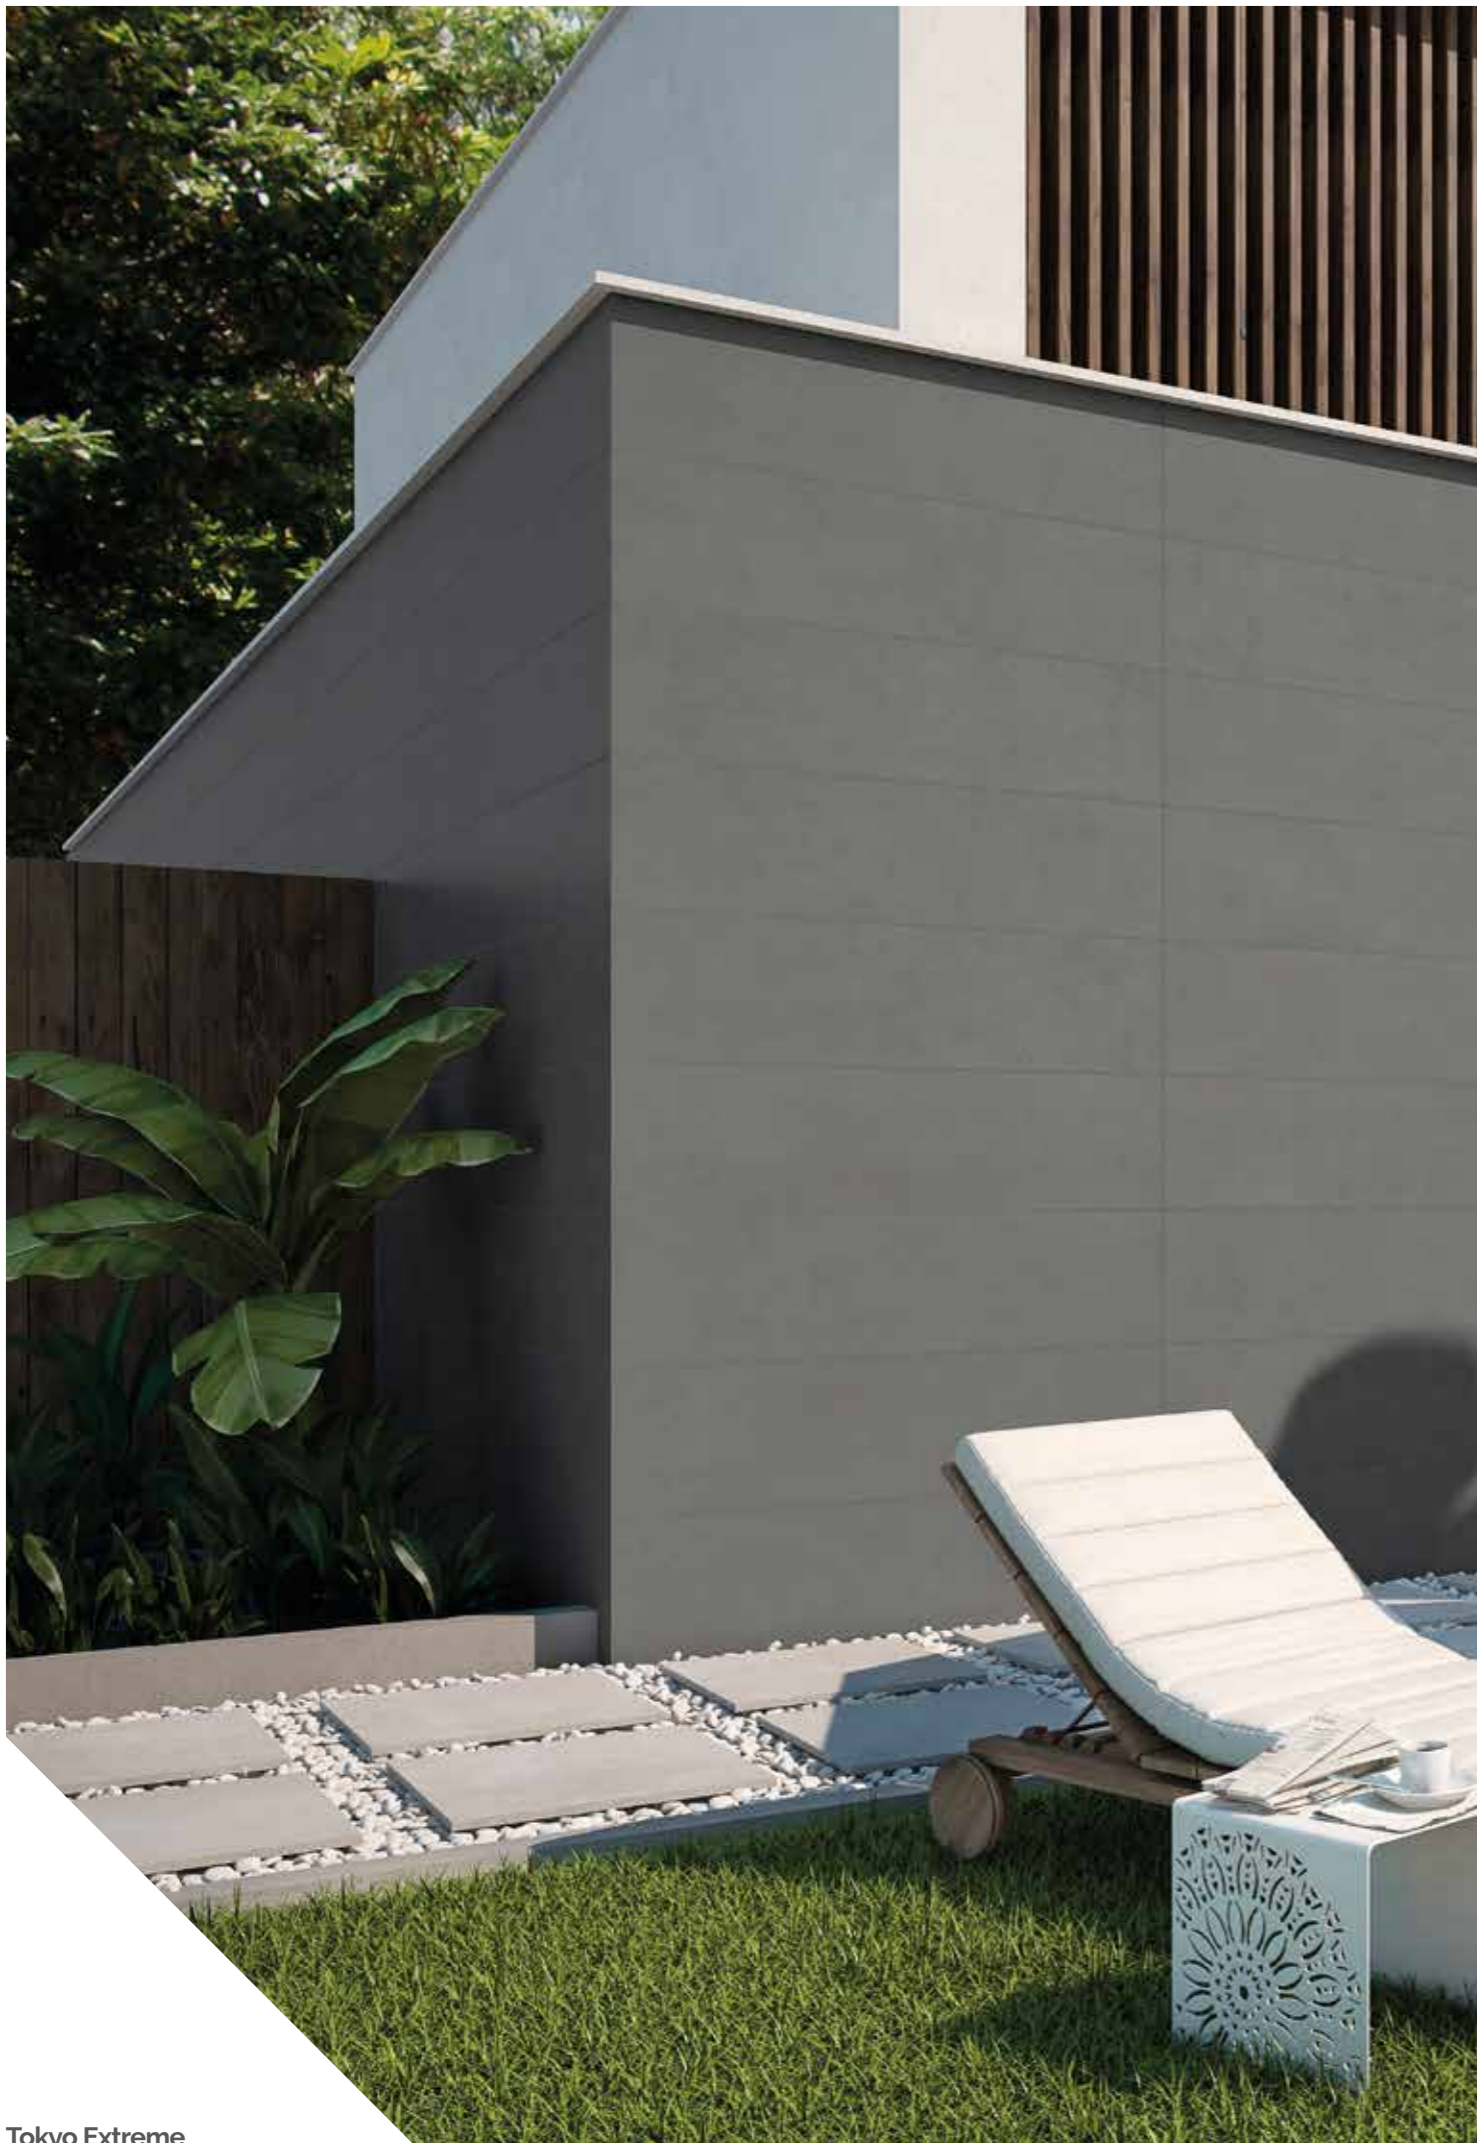

# tokyo & tokyo extreme

VogueCeramics 

**tokyo & tokyo extreme:**  
Sleek design and subtle colours blended in perfect harmony. Tokyo's natural charm sets the tone in any room. For non-slip safety, Tokyo Extreme is a stylish range of anti-slip floor tiles specifically designed for patios, garden areas and exterior spaces.

Plain

Decor pieces

Decor Warm 60x60cm

Step treads, skirtings & special pieces

Gradone Straight  
30x60cm  
60x60cm  
75x75cm  
37.5x75cm  
90x90cm  
37.5x150cm  
75x150cm

Skirting  
8x60cm  
8x75cm  
7x90cm