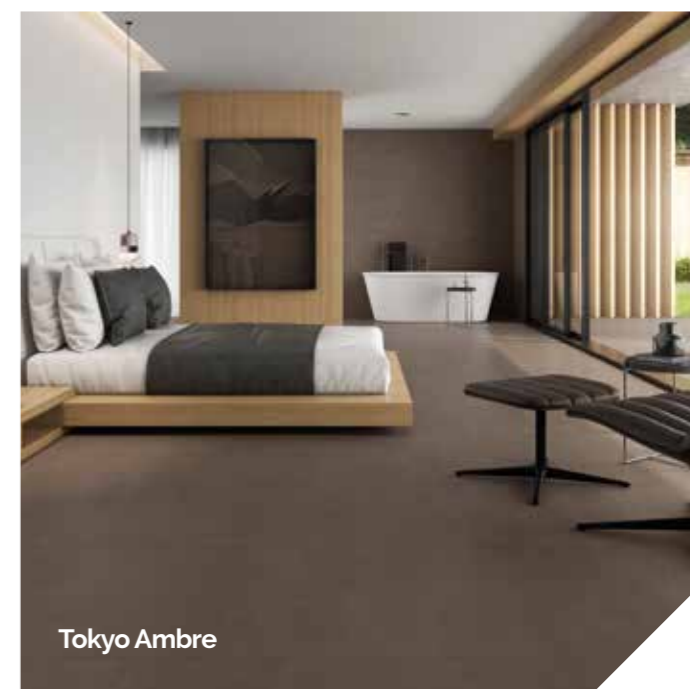

Tokyo Ambre