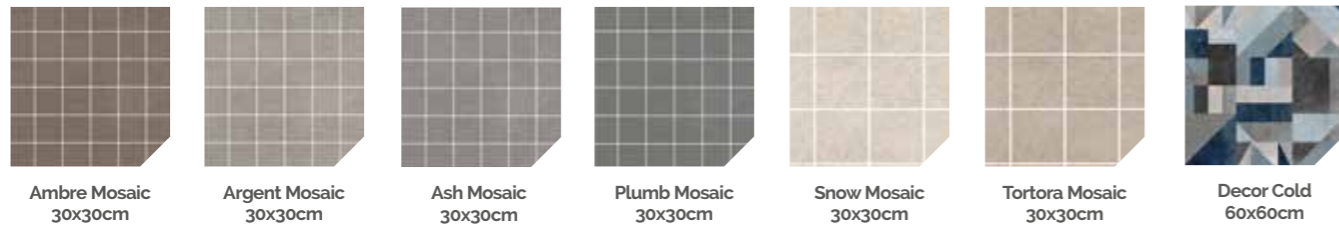

Decor pieces

Step treads, skirtings & special pieces