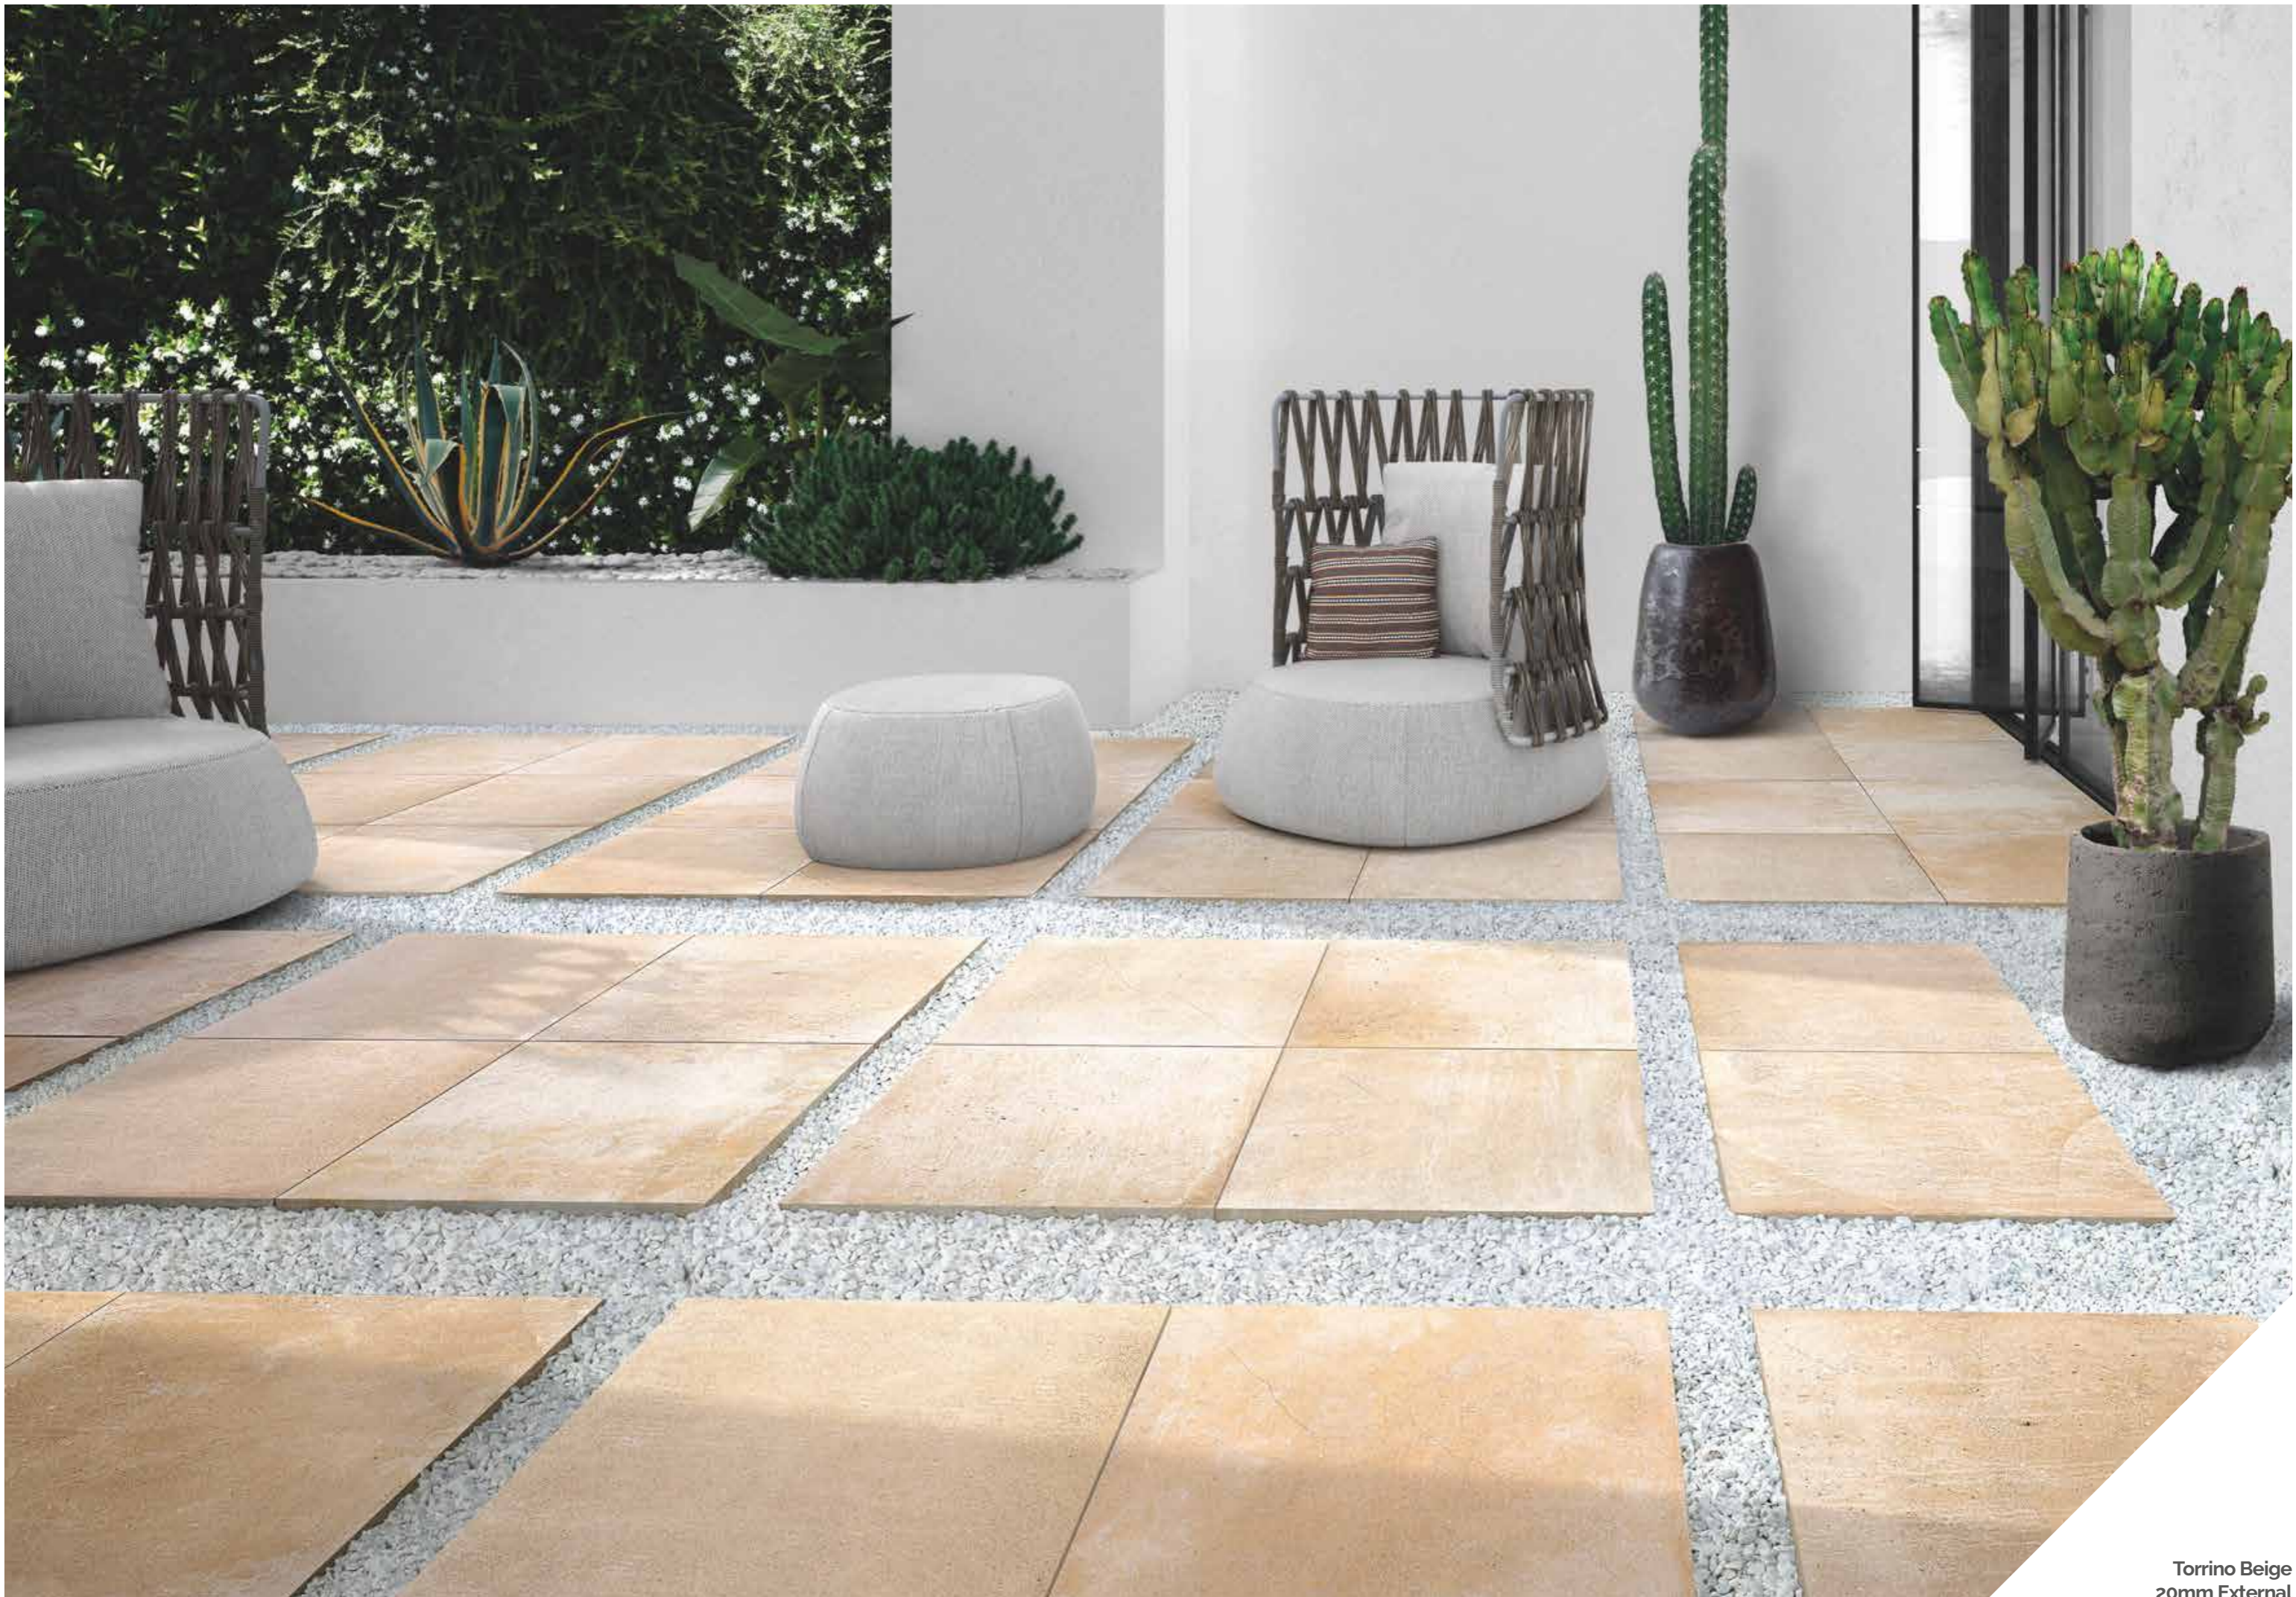

Torrino Grigio