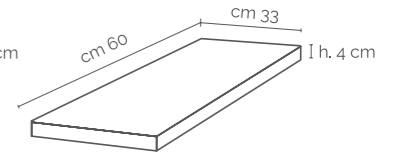

Anthracite

Decor pieces

Mosaic
10x10 (30x30cm)
Available in all
colours of the
series
On net

Mosaic
6x6 (30x30cm)
Available in all
colours of the
series
On net

Esagono Bauge
30x51.9cm
Available in all
colours of the
series

Step treads, skirtings & special pieces

Bullnoses
9x60cm

Step Tread
30x60cm

Gradone Assemblato
60x33cm

Angolare Assemblato
60x33cm

Bordo
30x60cm

Terminale Pezzo
Incollato
15x30cm

Bordo Angolare Esterno
30x60cm