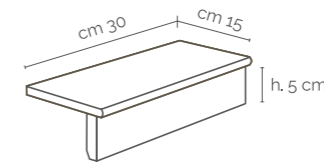

Anthracite

Decor pieces

Mosaic
10x10 (30x30cm)
Available in all
colours of the
series
On net

Mosaic
6x6 (30x30cm)
Available in all
colours of the
series
On net

Esagono Bauge
30x51.9cm
Available in all
colours of the
series

Step treads, skirtings & special pieces

Bullnoses
9x60cm

Step Tread
30x60cm

Gradone Assemblato
60x33cm

Angolare Assemblato
60x33cm

Bordo
30x60cm

Terminale Pezzo
Incollato
15x30cm

Bordo Angolare Esterno
30x60cm