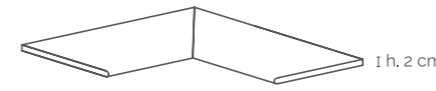

Anthracite

Decor pieces

Mosaic
10x10 (30x30cm)
Available in all
colours of the
series
On net

Mosaic
6x6 (30x30cm)
Available in all
colours of the
series
On net

Esagono Bauge
30x51.9cm
Available in all
colours of the
series

Step treads, skirtings & special pieces

Bullnoses
9x60cm

Step Tread
30x60cm

Gradone Assemblato
60x33cm

Angolare Assemblato
60x33cm

Bordo
30x60cm

Terminale Pezzo
Incollato
15x30cm

Bordo Angolare Esterno
30x60cm