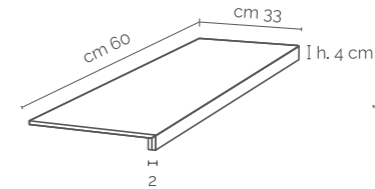

Gradone Assemblato
60x33cm