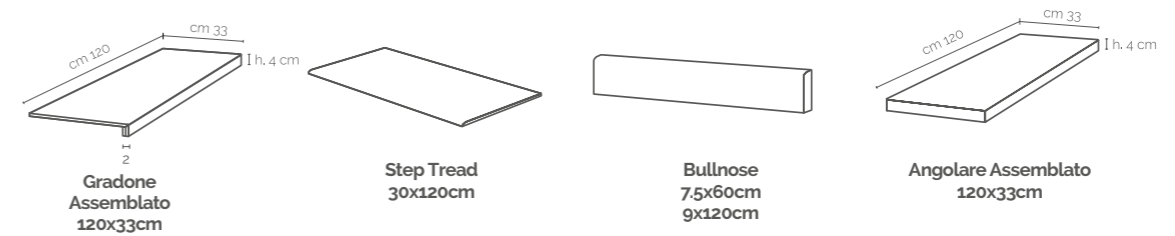

Sizes (cm)

Finishes

Thickness

◆ Natural R9

Plain

Decor pieces

Step treads, skirtings & special pieces

contact