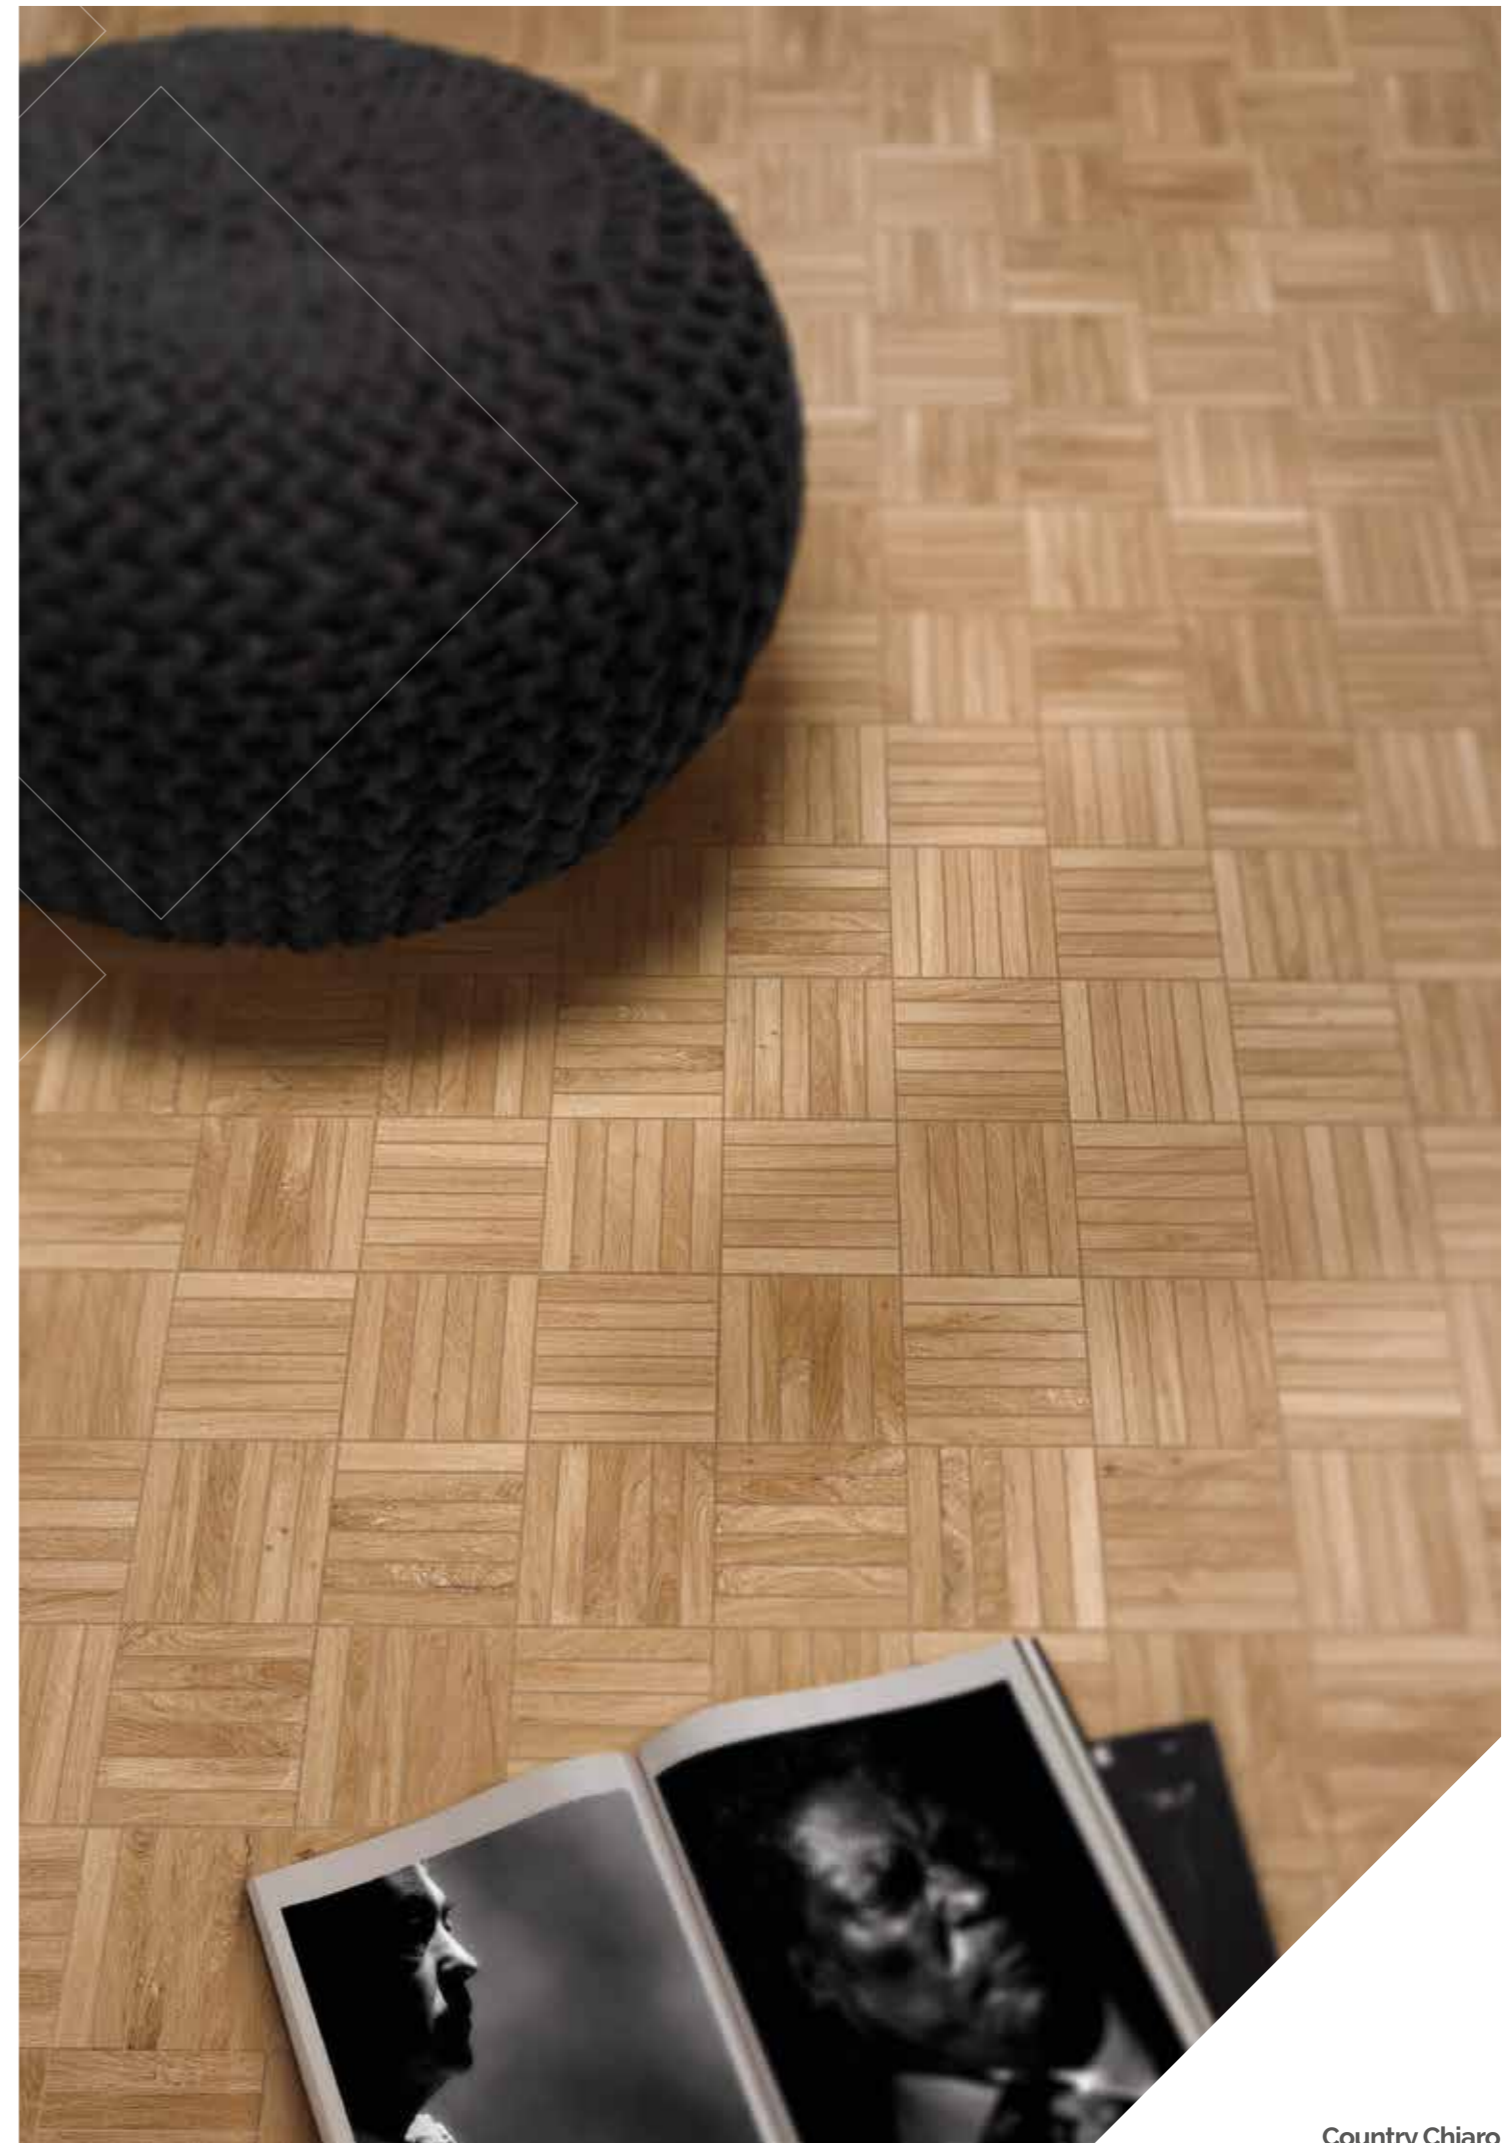

country

VogueCeramics 

country:

Now a leading interior design trend, Country effortlessly brings the beauty and symmetry of saw-cut wood to your internal spaces. Create parquet-effect, block and linear schemes with our choice of naturally-inspired, textured tiles.

Country Scuro

Country Grano

Country Anthracite

Country Marrone

Country Bianco

Country Grano

Country Marrone

Country Chiaro