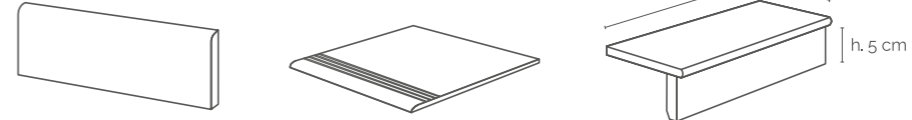

Sizes (cm)

Finishes

Thickness

9mm 9mm 10mm 9mm 10mm 10mm 10mm

Plain

Decor pieces

Composizione B 30x60cm Available in all colours On net
Decoro A 30x30cm Available in all colours
Decoro B 30x30cm Available in all colours
Decoro C 30x60cm Available in all colours
Decoro D 30x60cm Available in all colours
Inserto A 30x60cm Available in all colours
Inserto B 30x60cm Available in all colours

Mosaic 3x3 (30x30cm) Available in all colours On net
Mosaic 6x6 (30x30cm) Available in all colours On net

Step treads, skirtings & special pieces

Bullnose 9x30cm 9x45cm 9x60cm
Step Tread 30x30cm 45x45cm 30x60cm
Step Glued Piece 15x30cm