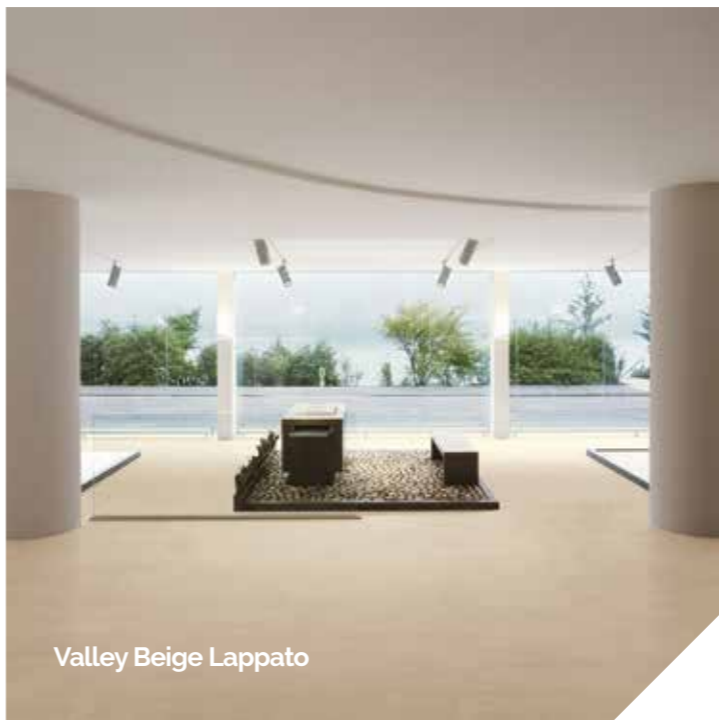

valley

VogueCeramics 

valley:

Style redefined. Valley is an avantgarde range offering distinctive natural profiles, original colours and an extensive array of options, including Lappato and anti-slip tiles. A multitude of satisfying, striking and diverse layout options.

Valley Nero & Nero
Composizione B

Valley Gris & Gris Inserto A

Valley Taupe, Beige & Decoro C&D

Valley Graphite

Valley Grigio Lappato

Valley Grigio

Valley Beige Lappato

Valley Nero