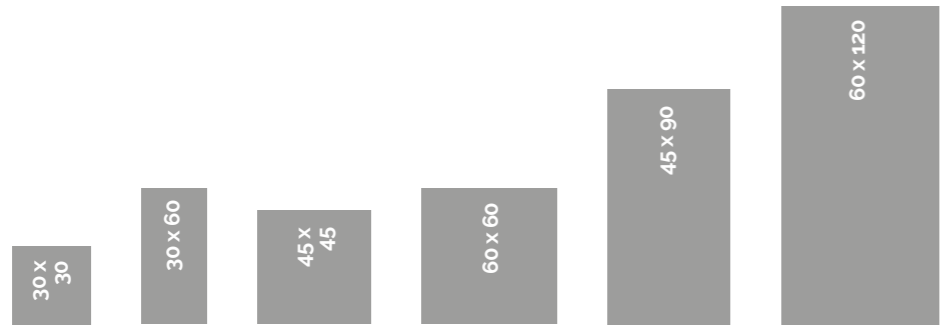

Valley Nero & Nero
Composizione B

Valley Gris & Gris Inserto A

Valley Taupe, Beige & Decoro C&D

Valley Graphite

Valley Grigio Lappato

Valley Grigio

Valley Beige Lappato

Valley Nero

Sizes (cm)

Finishes

Thickness

9mm 9mm 10mm 9mm 10mm 10mm 10mm

Plain

Decor pieces

Composizione B 30x60cm Available in all colours On net
Decoro A 30x30cm Available in all colours
Decoro B 30x30cm Available in all colours
Decoro C 30x60cm Available in all colours
Decoro D 30x60cm Available in all colours
Inserto A 30x60cm Available in all colours
Inserto B 30x60cm Available in all colours