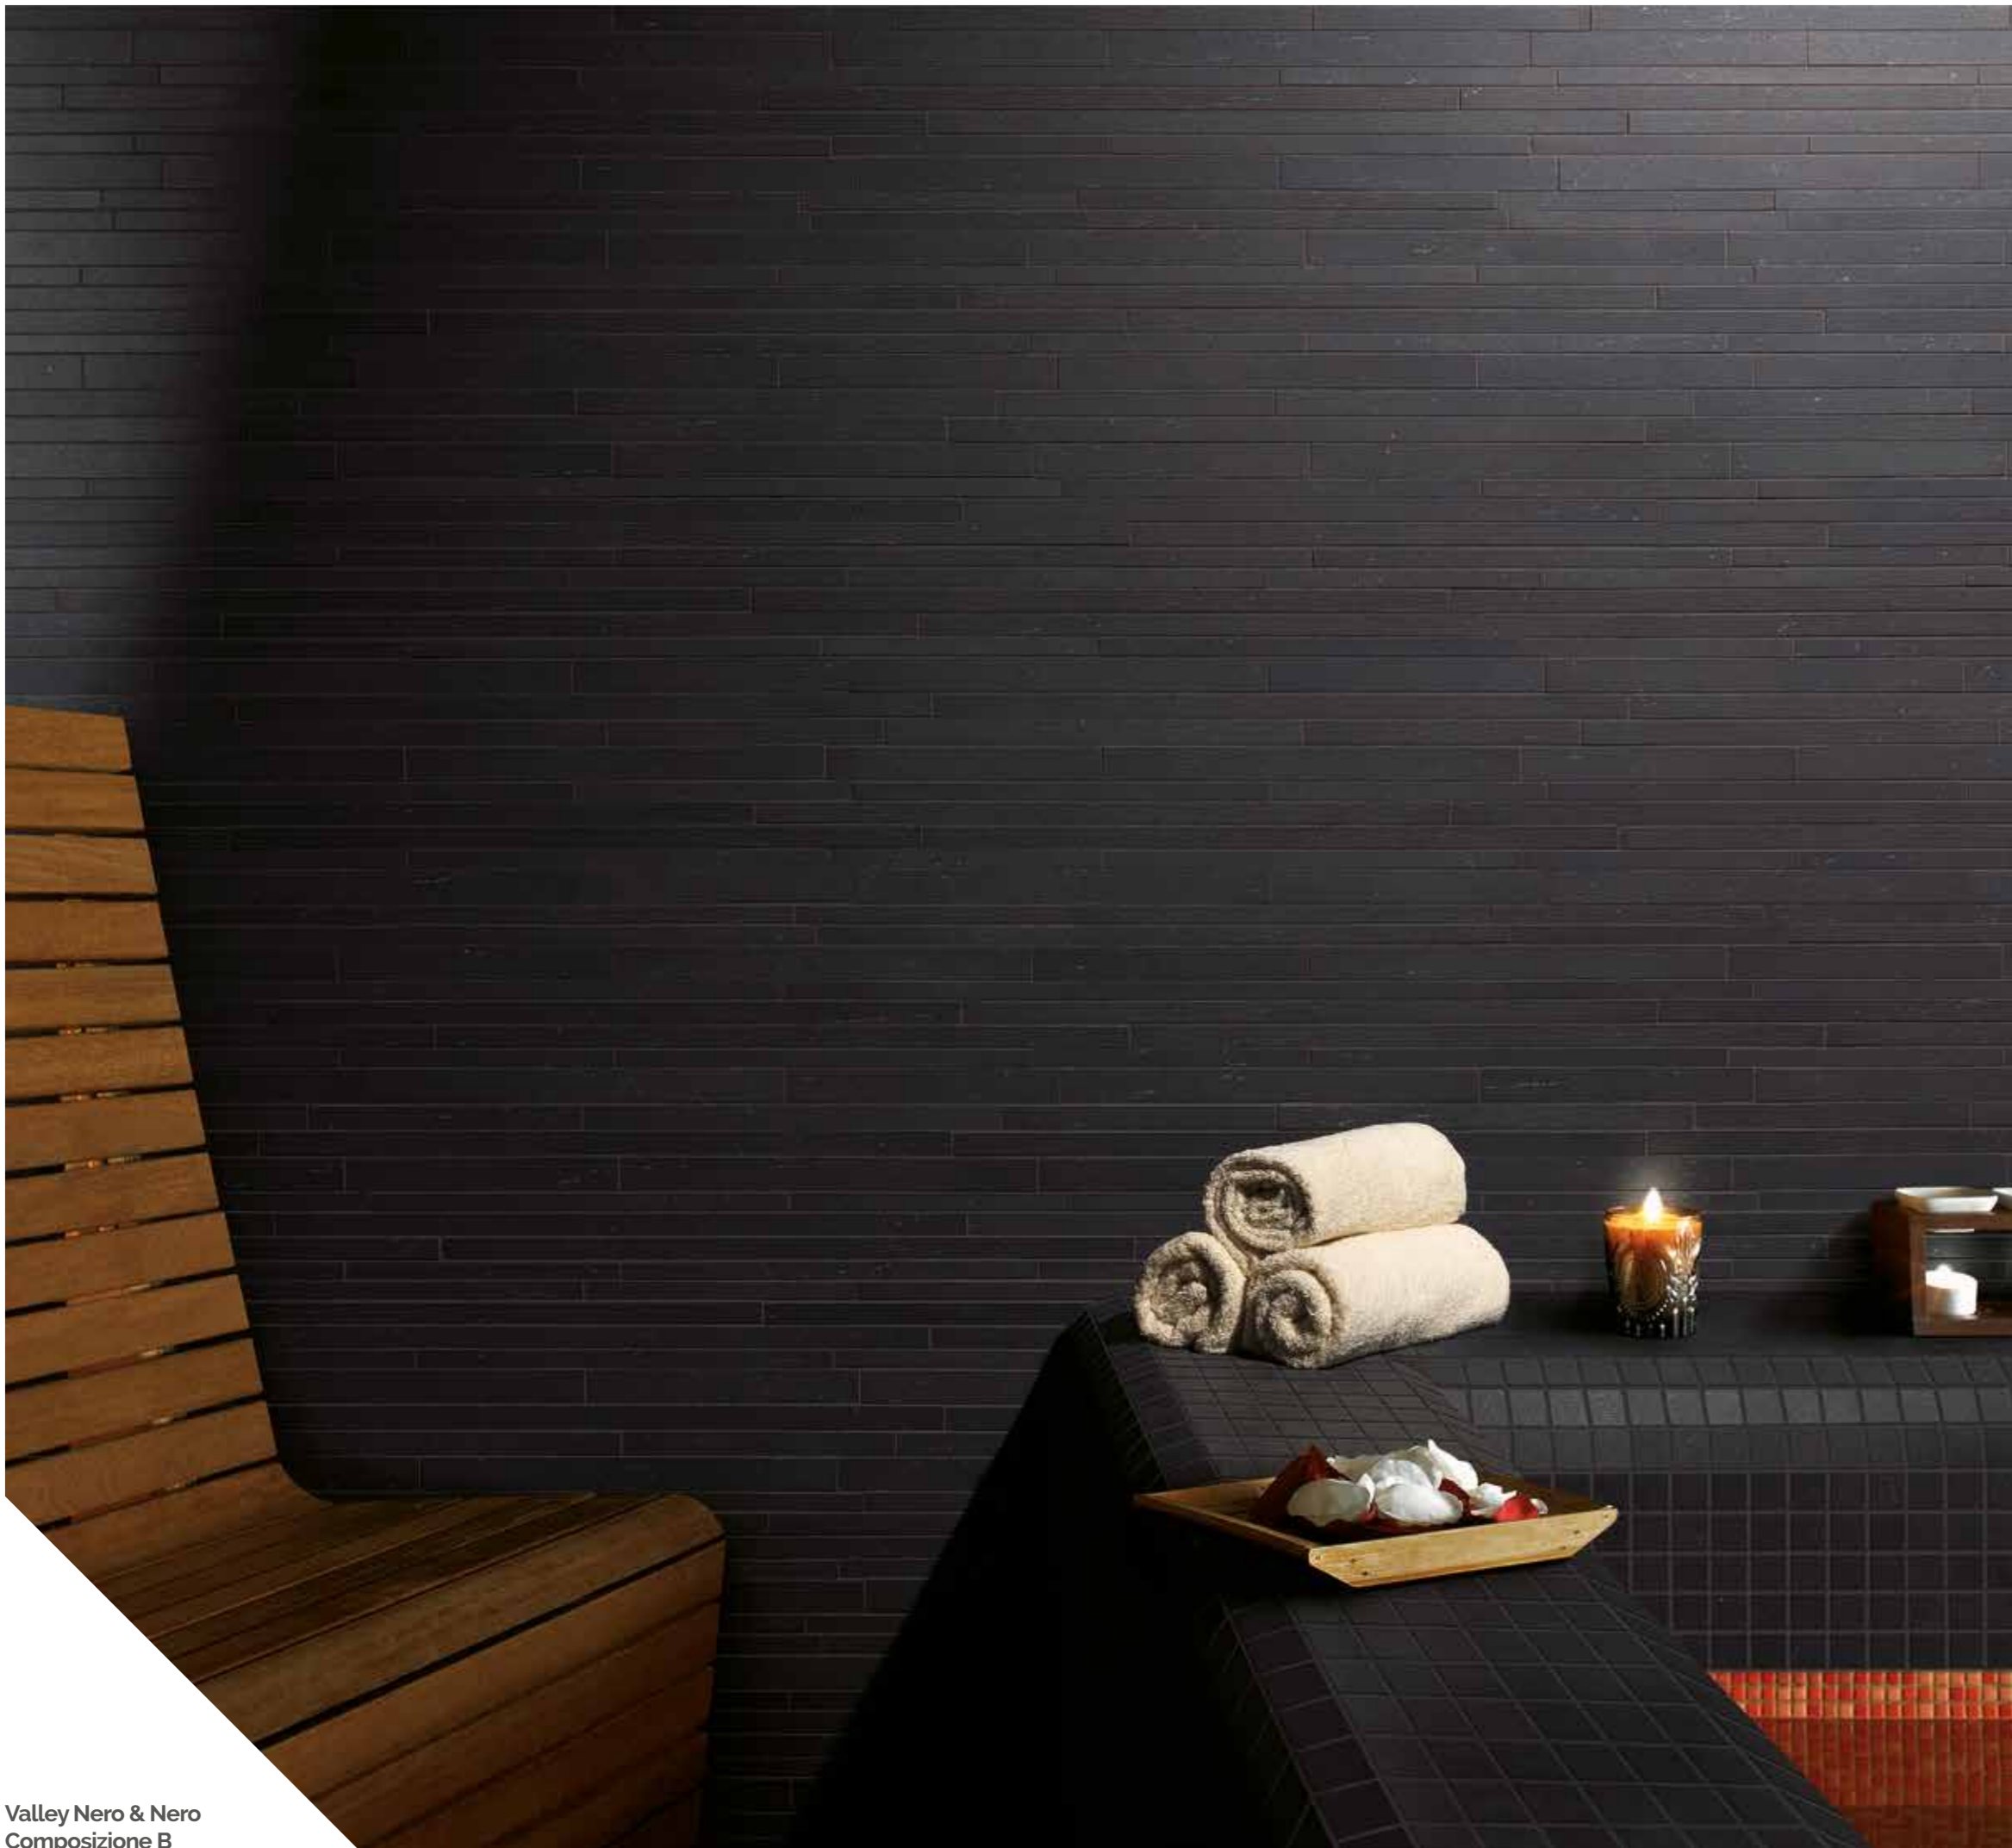

valley

VogueCeramics 

valley:

Style redefined. Valley is an avantgarde range offering distinctive natural profiles, original colours and an extensive array of options, including Lappato and anti-slip tiles. A multitude of satisfying, striking and diverse layout options.

Valley Nero & Nero
Composizione B

Valley Gris & Gris Inserto A

Valley Taupe, Beige & Decoro C&D

Valley Graphite

Valley Grigio Lappato

Valley Grigio

Valley Beige Lappato

Valley Nero