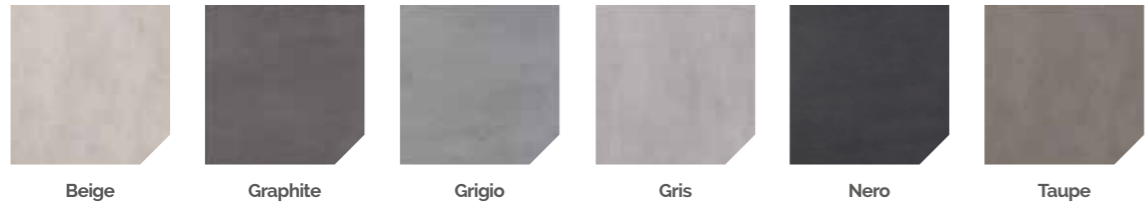

valley

VogueCeramics 

valley:

Style redefined. Valley is an avantgarde range offering distinctive natural profiles, original colours and an extensive array of options, including Lappato and anti-slip tiles. A multitude of satisfying, striking and diverse layout options.

Valley Nero & Nero
Composizione B

Valley Gris & Gris Inserto A

Valley Taupe, Beige & Decoro C&D

Valley Graphite

Valley Grigio Lappato

Valley Grigio

Valley Beige Lappato

Valley Nero

Sizes (cm)

Finishes

Thickness

9mm 9mm 10mm 9mm 10mm 10mm 10mm

Plain

Decor pieces

Composizione B 30x60cm Available in all colours On net
Decoro A 30x30cm Available in all colours
Decoro B 30x30cm Available in all colours
Decoro C 30x60cm Available in all colours
Decoro D 30x60cm Available in all colours
Inserto A 30x60cm Available in all colours
Inserto B 30x60cm Available in all colours

Mosaic 3x3 (30x30cm) Available in all colours On net
Mosaic 6x6 (30x30cm) Available in all colours On net

Step treads, skirtings & special pieces

Bullnose 9x30cm 9x45cm 9x60cm
Step Tread 30x30cm 45x45cm 30x60cm
Step Glued Piece 15x30cm